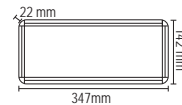

Acil Çıkış Armatürleri

Emergency Exit Luminaires

ACİL DURUMLARDA YANMA SÜRESİ / EMERGENCY OPERATING TIME 120 DK

watch

Acil Çıkış Armatürleri
Emergency Exit Luminaires
220V | 3W
Koli/Packing : 20
Fiyat / Price: 10.50 $

Sensörler

Sensors

watch

FL-2111

Mini Radar Sensör
Mini Radar Sensor

- ⚡ 800 Watt
- ⚡ 3.6 A
- ☔ IP20
- 📦 Koli / Packing : 100

Fiyat / Price 13.00 $

FL-2110

180° Hareket Sensörü
180° Motion Sensor

- ⚡ 1200 Watt
- ⚡ 5.5 A
- ☔ IP20
- 📦 Koli / Packing : 50

Fiyat / Price 13.00 $

FL-2109

180° Hareket Sensörü
180° Motion Sensor

- ⚡ 1200 Watt
- ⚡ 5.5 A
- ☔ IP20
- 📦 Koli / Packing : 50

Fiyat / Price 13.00 $

FL-2114

180° Hareket Sensörü
180° Motion Sensor

- ⚡ 1200 Watt
- ⚡ 5.5 A
- ☔ IP20
- 📦 Koli / Packing : 50

Fiyat / Price 13.00 $

FL-2113

360° S.Ü Hareket Sensörü
360° Motion Sensor

- ⚡ 1200 Watt
- ⚡ 5.5 A
- ☔ IP20
- 📦 Koli / Packing : 36

Fiyat / Price: 9.50 $

FL-2112

360° S.A Hareket Sensörü
360° Motion Sensor

- ⚡ 1200 Watt
- ⚡ 5.5 A
- ☔ IP20
- 📦 Koli / Packing : 24

Fiyat / Price 10.00 $