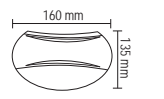

FL-1744

PC Duvar Apliği
PC Wall Sconce

- 2x5 Watt
- 220 V
- 3000K
- IP54
- 800 Lm
- Koli/Pack : 50

Fiyat / Price: 16.00 $