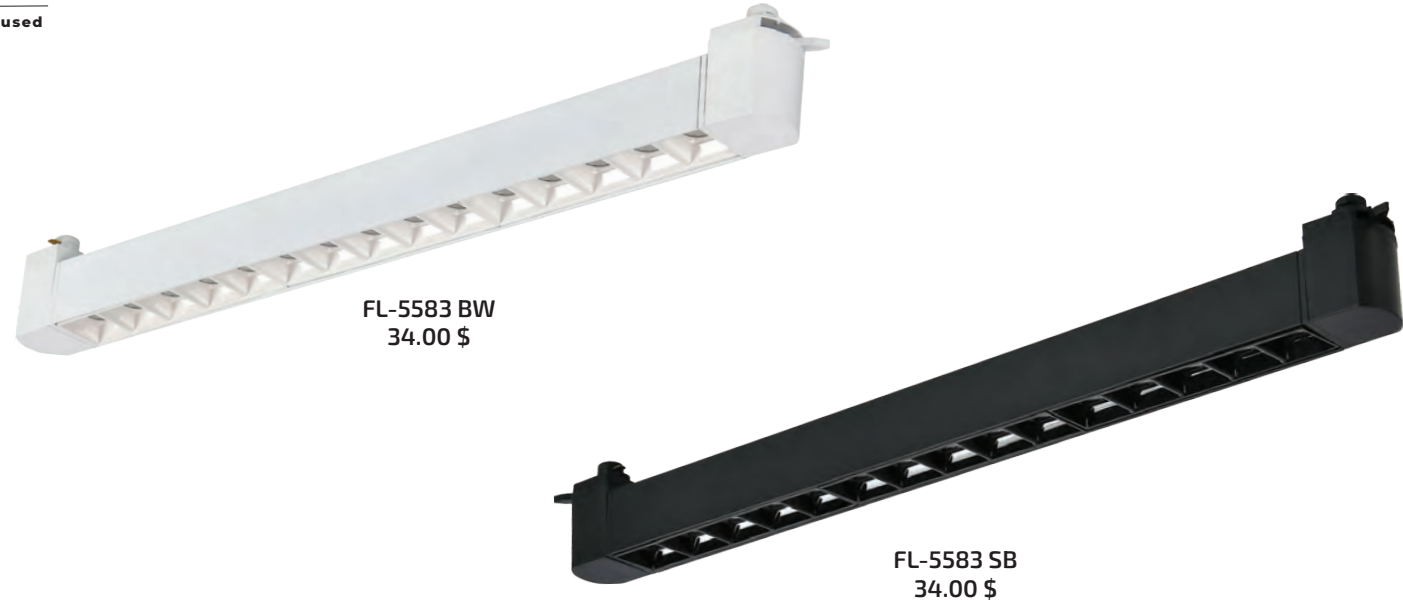

220V Hareketli Monofaze Ray Armatürleri

220V Adjustable Track Monophase Luminaires

47 cm Kompakt Lensli Monofaze Ray Armatürleri 47 cm Compact Lens Monophase Track Luminaires

/watch

OSRAM
LED has been used

Özellikler

OSRAM Led
Metal Gövde
Yüksek Lümen
Yüksek CRI değeri
Pratik Hareket Kabiliyeti

Features

OSRAM Led
Metal Body
High Lumen
High RA value
Practical Mobility

FL-5583 BW
34.00 $

FL-5583 SB
34.00 $

Uygulama alanınıza uygun reflektör rengi seçenekleri
Reflector color options suitable for your usage area.