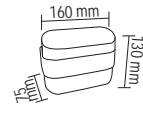

FL-1757

PC Duvar Apliği
PC Wall Sconce

- 5 Watt
- 220 V
- 3000K
- IP54
- 400 Lm
- Koli/Pack : 50

Fiyat / Price: 14.00 $