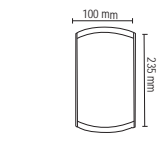

FL-1740

PC Duvar Apliği
PC Wall Sconce

- 2x3 Watt
- 220 V
- 3000K
- IP54
- 480 Lm
- Koli/Pack : 50

Fiyat / Price: 14.00 $