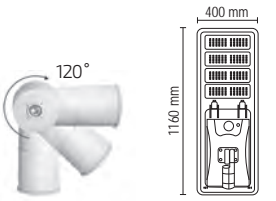

- Çalışma Süresi 12-24 Saat
  - Working Time 12-24 Hours
- Çalışma Süresi 8-12 Saat
  - Working Time 8-12 Hours

SENSOR - Aktif Mod / Active Mode : 400W
- Bekleme Modu / Standby Mode : 135W

FL-3187
500W Solar Sokak Armatürü
500W Solar Street Luminaire
1150.00 $

Özellikler	Ficibilities
Çevre dostu	Nature friendly
Kolay kurulum	Easy installation
Fotosel özelliği	Photocell feature

Alüminyum Gövde / Aluminium Body

6500K	12500 lm	60000	6V	IP65	1