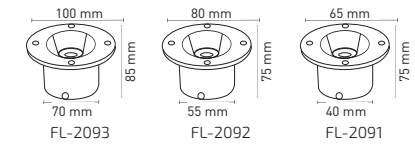

*Fiyatlara Montaj Kasası Dahildir.
*Mounting Case is Included in Prices

Kod Code	Ürün Product	Watt Watt	Lümen Lumen	Voltaj Voltage	IP IP	Koli Packing	Fiyat Price
FL-2093	Zemin Armatürü / Ground Luminaires	9W	810	220V	65	50	47.00 $
FL-2092	Zemin Armatürü / Ground Luminaires	3W	270	220V	65	50	32.00 $
FL-2091	Zemin Armatürü / Ground Luminaires	1W	90	220V	65	100	25.00 $