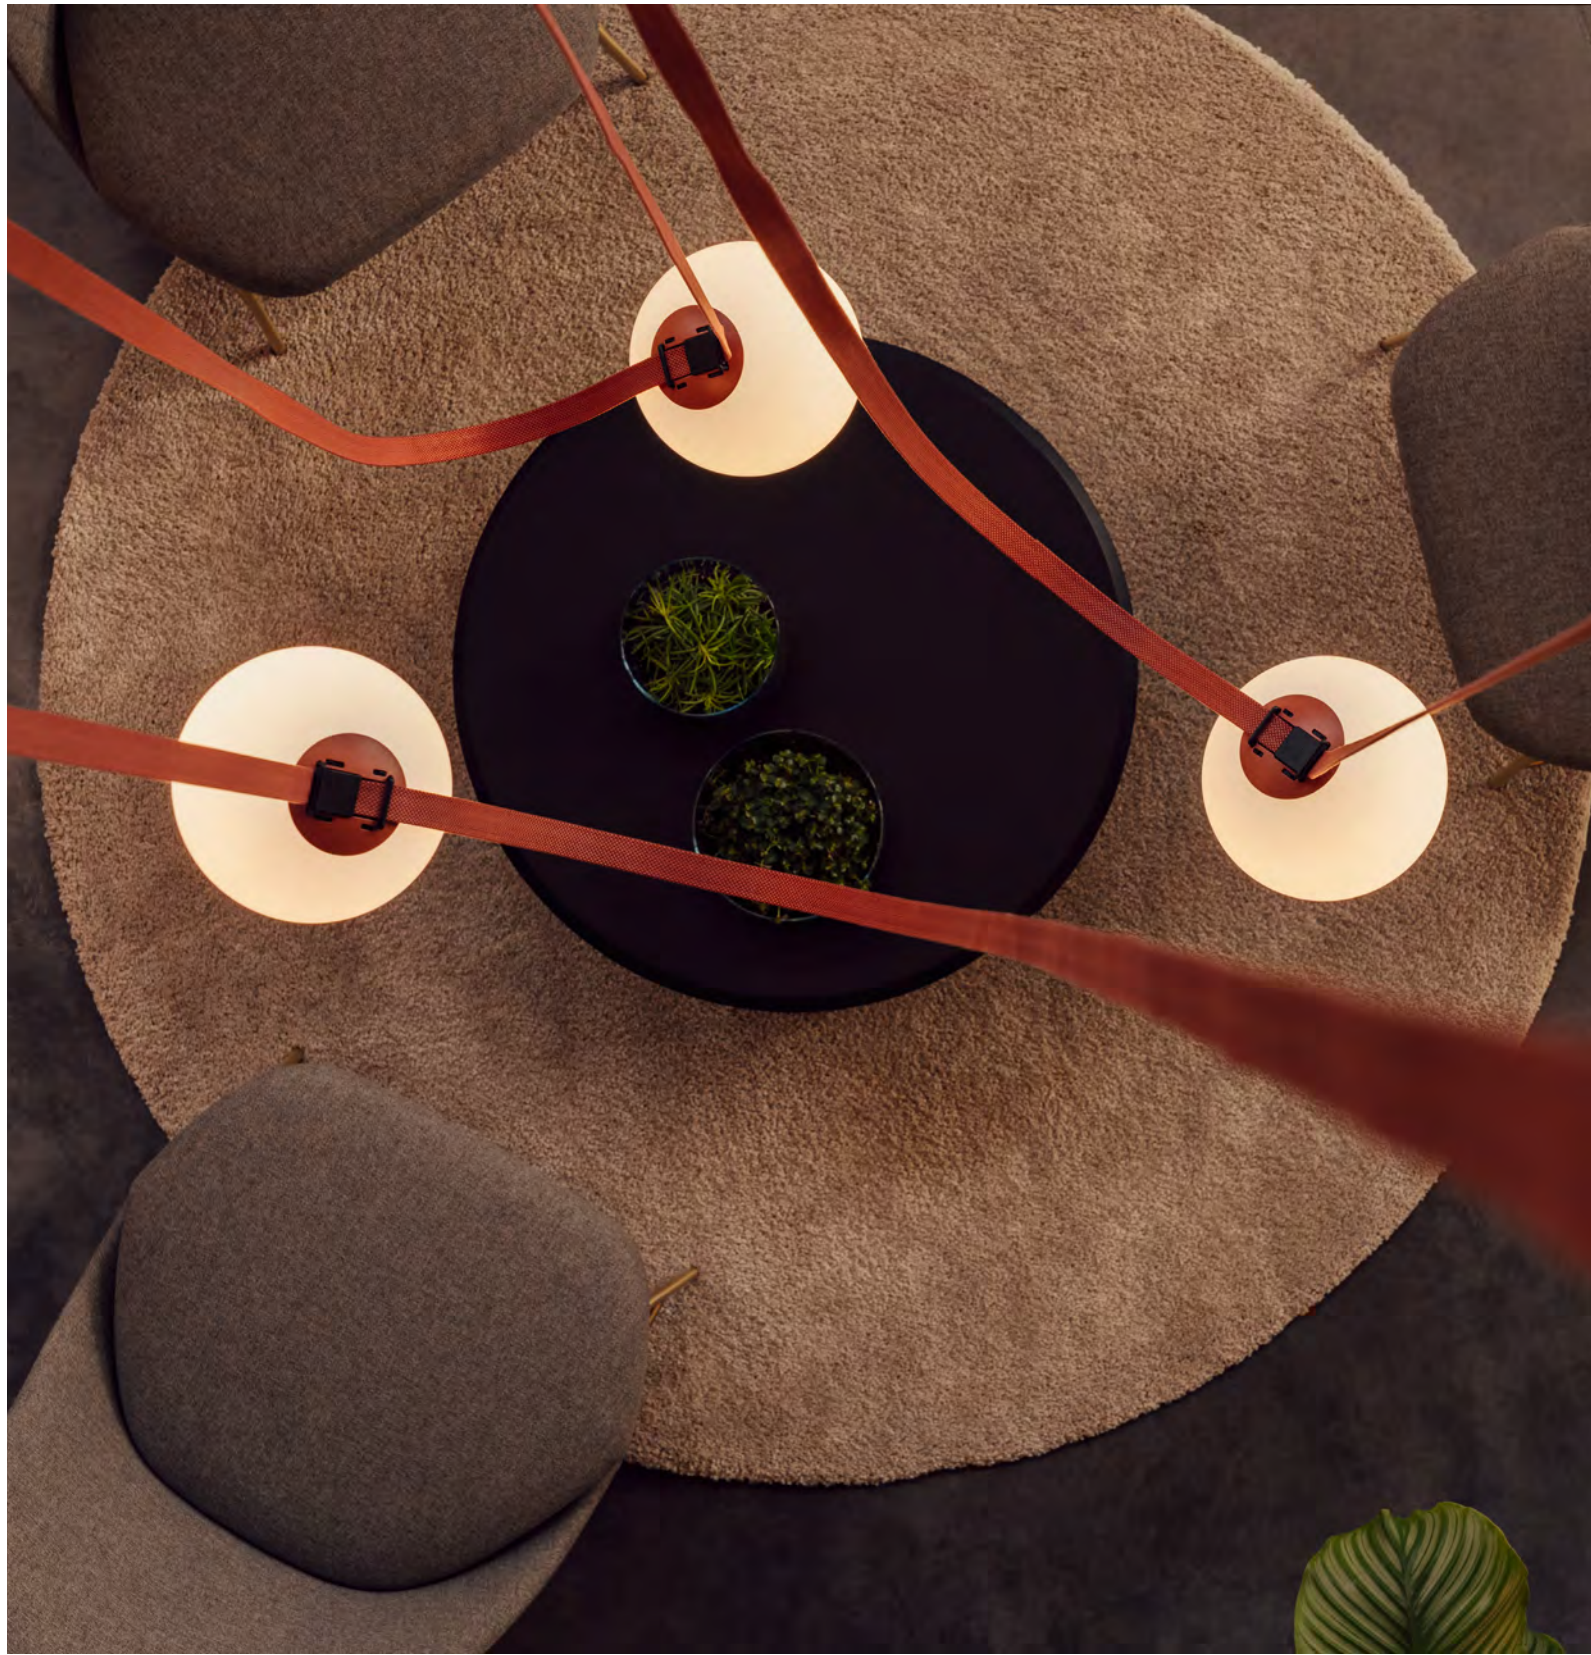

Örgülü Kemer Armatürleri

Belt Braided Luminaires

9W Küre Armatür

9W Globe Luminaire

OSRAM

LED has been used

FORLIFE Professional
Magnetic Lighting

Özellikler

OSRAM Led
Alüminyum + PC Gövde
Yüksek CRI değeri
Kolay Montaj
48V Güvenli Enerji Sistemi
Pratik Hareket Kabiliyeti

Features

OSRAM Led
Aluminum + PC Body
High RA value
Easy Mounting
Safe Energy System
Practical Mobility

DIMMABLE

Kumanda ile kontrol,
DIM edebilme özelliği,
Adresleme imkanı
Control with remote control,
DIM ability,
Addressing possibility

DIMMABLE

DALI sisteme uygun
armatürlerle
profesyonel çözümler
With fixtures suitable for
DALI system
professional solutions

360° Difüzyon aydınlatma ışığı her yere 360° eşit olarak dağıtır. Göz almayan ışık noktası, rahat bir atmosfer ve sakin bir ortam yaratır. Işık küresi mekanın yüzeylerini, daha huzurlu, daha zengin gösterir ve son derece homojen bir ortam sağlar.

360° Diffusion lighting distributes light equally in all directions (360°). It attracts a relaxed gaze towards the point of light, and creates a calm, very comfortable atmosphere. The light sphere bathes all surfaces of the space, producing a peaceful, richer and extremely homogenous ambience.

Kod /Code	FL-6902
Voltaj / Voltage	48V
Watt / Watt	9W
Lümen / Lumen	720 lm
Işık Sıcaklığı / CCT	3200K-4000K
Ölçü / Size	150x157 mm
Materyal / Material	Al+PC
LED / LED	OSRAM
CRI / CRI	≥ 80
Garanti / Guarantee	2 Yıl / 2 Year
Işık Açısı / Light Angle	360°
Fiyat / Price	130.00 $
Fiyat (+DIM) / Price (+DIM)	165.00 $
Fiyat (+DALI) / Price (+DALI)	190.00 $