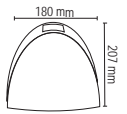

FL-1749

PC Duvar Apliği
PC Wall Sconce

- 6x1 Watt
- 220 V
- 3000K
- IP54
- 480 Lm
- Koli/Pack : 50

Fiyat / Price: 9.00 $