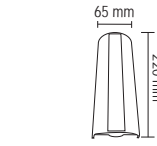

FL-1765

PC Duvar Apliği
PC Wall Sconce

- 20+2 Watt
- 220 V
- 3000K
- IP54
- 1760 Lm
- Koli/Pack : 40

Fiyat / Price: 14.00 $