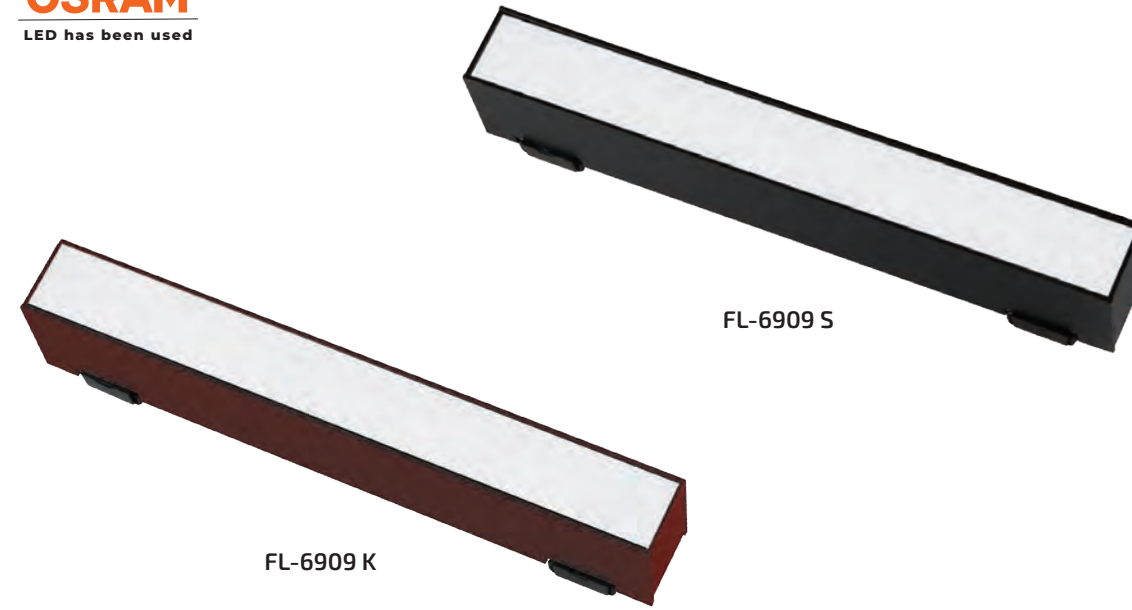

12W Opak Difüzlü Linear Armatür 12W Linear Luminaire with Opal Diffuser

OSRAM
LED has been used