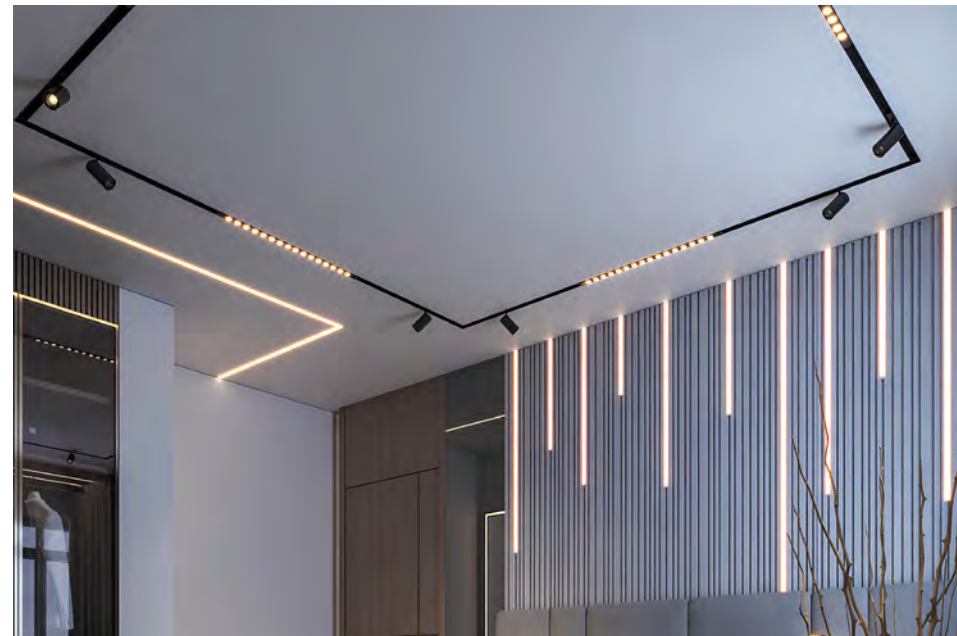

Kumandalı DIM'li ürünlerde liste fiyatlarına 30 $ eklenir. An additional 30 $ is added to the list prices for remote-controlled DIM products.
DALI DIM'li ürünlerde liste fiyatlarına 85 $ eklenir. An additional 85 $ is added to the list prices for DALI DIM products.

Kod /Code	FL-6611
Voltaaj / Voltage	48V
Watt / Watt	6W
Lümen / Lumen	540 lm
Işık Sıcaklığı / CCT	3200K-4000K-6500K
Ölçü / Size	112x22x25 mm
Materyal / Material	Alüminyum / Aluminum
LED / LED	OSRAM
CRI / CRI	≥ 80
Garanti / Guarantee	2 Yıl / 2 Year
Işık Açısı / Light Angle	24°
Fiyat / Price	11.00 $
Fiyat (+DIM) / Price (+DIM)	41.00 $ FL-5511 D
Fiyat (+DALI) / Price (+DALI)	96.00 $ FL-5511 DD