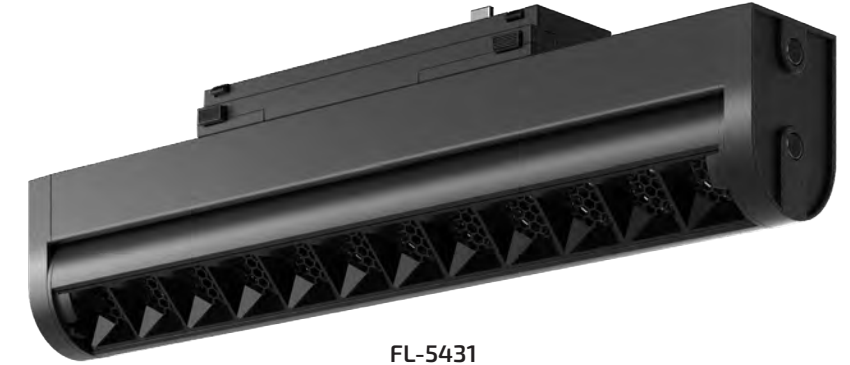

Experience maximum lighting in any space with its ultra-slim design and brilliant brightness. Offering a perfect lighting experience with its sleek structure and high light output

FL-5430

FL-5431

Özellikler	Features
OSRAM Led	OSRAM Led
Metal Gövde	Metal Body
Yüksek CRI değeri	High RA value
Kolay Magnetik Montaj	Easy Magnetic Mounting
48V Güvenli Enerji Sistemi	Safe Energy System
Pratik Hareket Kabiliyeti	Practical Mobility