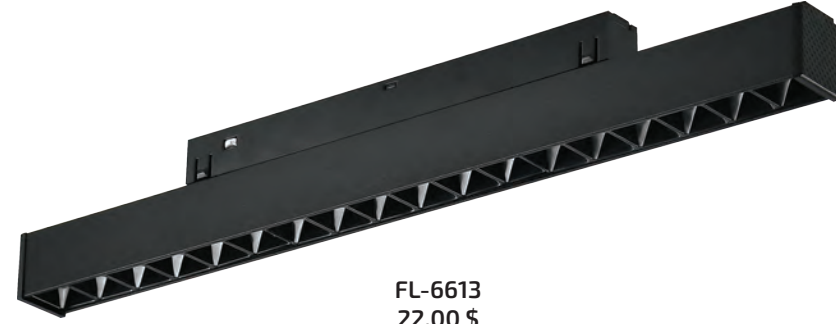

Magnet Armatürler

Magnetic Track Light

33 cm Kompakt Lensli Magnet Armatür 33 cm Magnet Luminaire with Compact Lens

/watch

OSRAM
LED has been used

Özellikler

OSRAM Led
Metal Gövde
Yüksek CRI değeri
Kolay Magnetik Montaj
48V Güvenli Enerji Sistemi
Pratik Hareket Kabiliyeti

Features

OSRAM Led
Metal Body
High RA value
Easy Magnetic Mounting
Safe Energy System
Practical Mobility

DIMMABLE

Kumanda ile kontrol,
DIM edebilme özelliği,
Adresleme imkanı

Control with remote control,
DIM ability,
Addressing possibility

DIMMABLE

DALI sisteme uygun
armatürlerle
profesyonel çözümler
With fixtures suitable for
DALI system
professional solutions