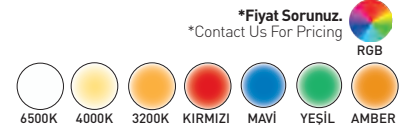

Features

Aluminum Body
High Lumen
High CRI value
IP65
Stainless Surface

Kod Code	Ürün Product	Watt Watt	Lümen Lumen	Voltaj Voltage	IP IP	Koli Packing	Fiyat Price
FL-6061	17 cm Wallwasher	3W	300	220V	65	30	96.00 $
FL-6062	24 cm Wallwasher	6W	600	220V	65	30	115.00 $
FL-6063	32 cm Wallwasher	9W	900	220V	65	20	147.00 $
FL-6065	39.5 cm Wallwasher	12W	1200	220V	65	20	175.00 $
FL-6066	55 cm Wallwasher	18W	1800	220V	65	20	197.00 $
FL-6068	71 cm Wallwasher	24W	2400	220V	65	10	275.00 $
FL-6069	103 cm Wallwasher	36W	3600	220V	65	10	345.00 $