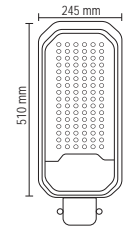

Panel
350x450 mm

- Kumanda ile kontrol
  - Açma / Kapama
  - DIM edebilme özelliği.
- Remote control
  - On / Off
  - DIM ability.

FL-3170
400W Solar Sokak Armatürü
400W Solar Street Luminaire
355.00 $

Özellikler	Ficibilities
Çevre dostu	Nature friendly
Kolay kurulum	Easy installation
Fotosel özelliği	Photocell feature

Alüminyum Gövde / Aluminium Body