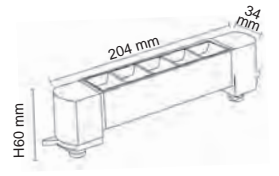

220V Hareketli Monofaze Ray Armatürleri

220V Adjustable Track Monophase Luminaires

20 cm Kompakt Lensli Monofaze Ray Armatürleri
20 cm Compact Lens Monophase Track Luminaires

/watch