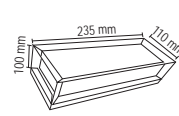

FL-1763

PC Duvar Apliği
PC Wall Sconce

- 20 Watt
- 220 V
- 3000K
- IP54
- 1600 Lm
- Koli/Pack : 30

Fiyat / Price: 20.00 $