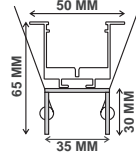

Sıva Altı Merceklı Linear Armatürler

Recessed Lens Linear Luminaires

SAMSUNG OSRAM

TRIDONIC PHILIPS

LED has been used

DRIVER has been used

Mercek / Lens : 13 cm
Opak Difüzör / Opal Diffuser : 40 cm