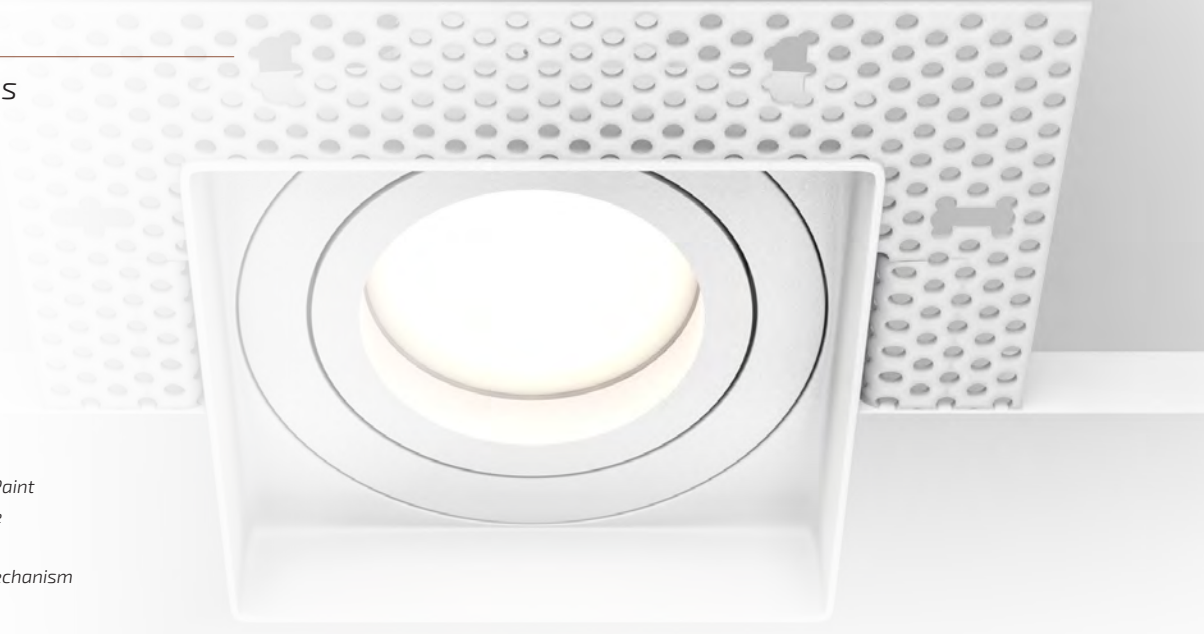

Trimless Metal Boş Kasalar

Trimless Metal Empty Housings

Özellikler

Metal Kasa
Elektrostatik Toz Boya
Gu10-Mr16 Uyumlu
Trimless Montaj
Hareketli İç Mekanizma

Features

Metal Housing
Electrostatic Powder Paint
Gu10-Mr16 Compatible
Trimless Assembly
Adjustable Internal Mechanism