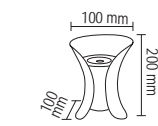

FL-1761

PC Duvar Apliği
PC Wall Sconce

- 20 Watt
- 220 V
- 3000K
- IP54
- 1600 Lm
- Koli/Pack : 30

Fiyat / Price: 20.00 $