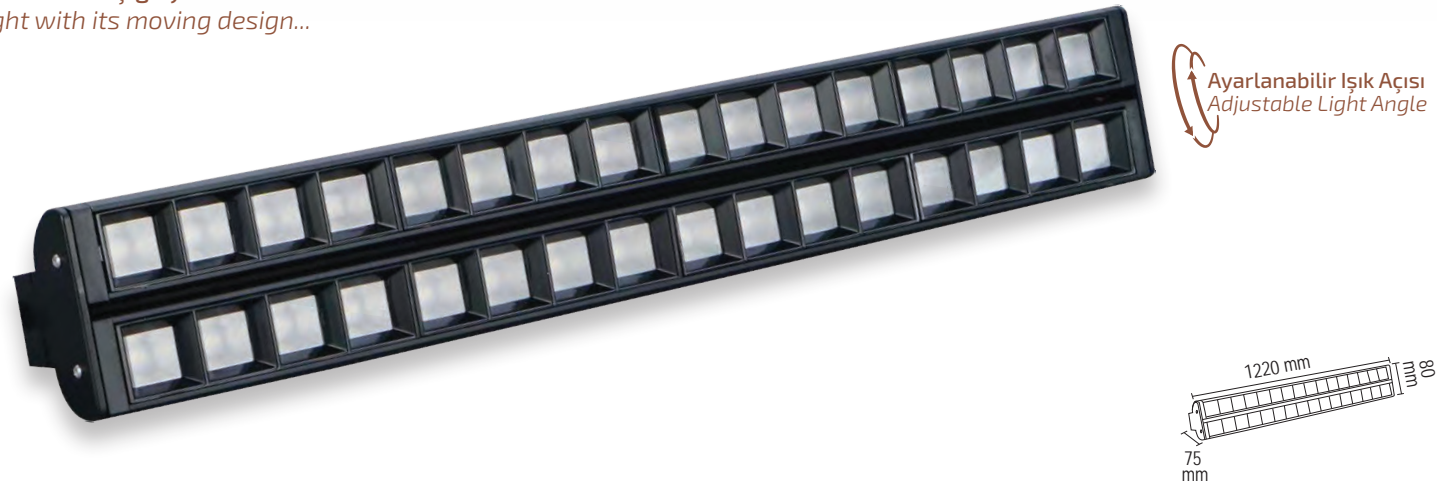

Profesyonel Yüksek Tavan Armatürü

Professional High Bay Luminaire

OSRAM
LED has been used

LIFUD
DRIVER has been used

FORLIFE
Professional

OSRAM LEDVANCE **FORLIFE**
LED has been used DRIVER has been used

Hareketli tasarımı ile ışığa yön verin...
Direct the light with its moving design...