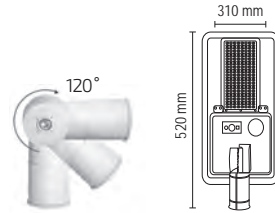

- Çalışma Süresi 10-18 Saat
  - Working Time 10-18 Hours
- Çalışma Süresi 5-12 Saat
  - Working Time 5-12 Hours

SENSOR - Aktif Mod / Active Mode : 120W
- Bekleme Modu / Standby Mode : 40W

FL-3350
180W Solar Sokak Armatürü
180W Solar Street Luminaire
440.00 $

Özellikler	Ficibilities
Çevre dostu	Nature friendly
Kolay kurulum	Easy installation
Fotosel özelliği	Photocell feature

Alüminyum Gövde / Aluminium Body

6500K 3200K	4500 lm	30000	6V	IP65	1