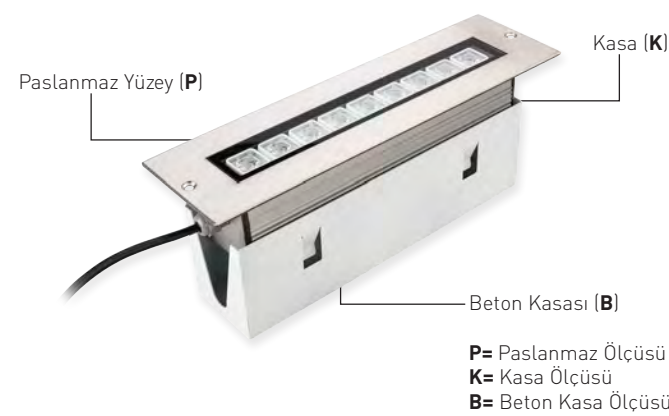

Ürün Ölçüleri / Product Size

Kod Code	Paslanmaz Yüzey (P) Satinless Surface	Kasa (K) Housing	Beton Kasası (B) Concrete Box
FL-6061	170/90 mm	110/62/67 mm	130/70/70 mm
FL-6062	240/90 mm	180/62/67 mm	200/70/70 mm
FL-6063	320/90 mm	260/62/67 mm	280/70/70 mm
FL-6065	395/90 mm	335/62/67 mm	350/70/70 mm
FL-6066	550/90 mm	490/62/67 mm	510/70/70 mm
FL-6068	710/90 mm	650/62/67 mm	670/70/70 mm
FL-6069	1030/90 mm	970/62/67 mm	990/70/70 mm