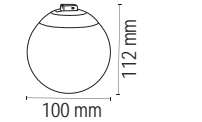

360° Difüzyon aydınlatma ışığı her yere 360° eşit olarak dağıtır. Göz almaya ışık noktası, rahat bir atmosfer ve sakin bir ortam yaratır. Işık küresi mekanın yüzeylerini, daha huzurlu, daha zengin gösterir ve son derece homojen bir ortam sağlar.

360° Diffusion lighting distributes light equally in all directions (360°). It attracts a relaxed gaze towards the point of light, and creates a calm, very comfortable atmosphere. The light sphere bathes all surfaces of the space, producing a peaceful, richer and extremely homogenous ambience.