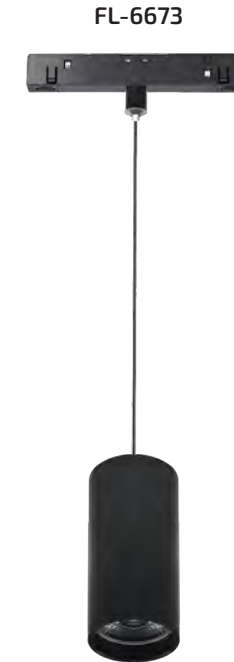

Magnet Armatürler

Magnetic Track Light

Sarkıt Magnet Armatürler

Pendant Magnet Luminaires

/watch

OSRAM

LED has been used

Özellikler

OSRAM Led
Metal Gövde
Yüksek CRI değeri
Kolay Magnetik Montaj
48V Güvenli Enerji Sistemi
Pratik Hareket Kabiliyeti

Features

OSRAM Led
Metal Body
High RA value
Easy Magnetic Mounting
Safe Energy System
Practical Mobility

DIMMABLE

Kumanda ile kontrol,
DIM edebilme özelliği,
Adresleme imkanı

Control with remote control,
DIM ability,
Addressing possibility

DIMMABLE

DALI sisteme uygun
armatürlerle
profesyonel çözümler

With fixtures suitable for
DALI system
professional solutions

Kod / Code	FL-6690	FL-6691	FL-6692
Voltaaj / Voltage	48V	48V	48V
Watt / Watt	10W	5W	10W
Lümen / Lumen	900 lm	450 lm	900 lm
Işık Sıcaklığı / CCT	3200K-4000K	3200K-4000K	3200K-4000K
Ölçü / Size	180x150 mm	82x80 mm	300x300 mm
Materyal / Material	Alüminyum / Aluminum	Alüminyum / Aluminum	Alüminyum / Aluminum
LED / LED	OSRAM	OSRAM	OSRAM
CRI / CRI	≥ 90	≥ 90	≥ 90
Garanti / Guarantee	2 Yıl / 2 Year	2 Yıl / 2 Year	2 Yıl / 2 Year
Işık Açısı / Light Angle	24°	48°	24°
Fiyat / Price	110.00 $	98.00 $	120.00 $
Fiyat (+DIM) / Price (+DIM)	140.00 $ FL-6690 D	128.00 $ FL-6691 D	150.00 $ FL-6692 D
Fiyat (+DALI) / Price (+DALI)	195.00 $ FL-6690 DD	183.00 $ FL-6691 DD	205.00 $ FL-6692 DD

Magnet Armatürler

Magnetic Track Light

Sarkıt Magnet Armatürler

Pendant Magnet Luminaires

/watch

OSRAM

LED has been used

Petekli Filtre

Honeycomb Filter

Liste fiyatına 2 USD eklenir.

2 USD is added to the list price.

Özellikler

OSRAM Led
Metal Gövde
Yüksek CRI değeri
Kolay Magnetik Montaj
48V Güvenli Enerji Sistemi
Pratik Hareket Kabiliyeti

Features

OSRAM Led
Metal Body
High RA value
Easy Magnetic Mounting
Safe Energy System
Practical Mobility

DIMMABLE

Kumanda ile kontrol,
DIM edebilme özelliği,
Adresleme imkanı

Control with remote control,
DIM ability,
Addressing possibility

DIMMABLE

DALI sisteme uygun
armatürlerle
profesyonel çözümler

With fixtures suitable for
DALI system
professional solutions

Kod / Code	FL-6693	FL-6694	FL-6673	FL-6674
Voltaaj / Voltage	48V	48V	48V	48V
Watt / Watt	5W	5W	6W	12W
Lümen / Lumen	450 lm	450 lm	540 lm	1080 lm
Işık Sıcaklığı / CCT	3200K-4000K	3200K-4000K	3200K-4000K-6500K	3200K-4000K-6500K
Ölçü / Size	100x100 mm	70x100 mm	50x155 mm	50x300 mm
Materyal / Material	Alüminyum / Aluminum	Alüminyum / Aluminum	Alüminyum / Aluminum	Alüminyum / Aluminum
LED / LED	OSRAM	OSRAM	OSRAM	OSRAM
CRI / CRI	≥ 90	≥ 90	≥ 90	≥ 90
Garanti / Guarantee	2 Yıl / 2 Year	2 Yıl / 2 Year	2 Yıl / 2 Year	2 Yıl / 2 Year
Işık Açısı / Light Angle	48°	24°	24°	24°
Fiyat / Price	110.00 $	120.00 $	35.00 $	46.00 $
Fiyat (+DIM) / Price (+DIM)	140.00 $ FL-6693 D	150.00 $ FL-6694 D	65.00 $ FL-5573 D	76.00 $ FL-5574 D
Fiyat (+DALI) / Price (+DALI)	195.00 $ FL-6693 DD	205.00 $ FL-6694 DD	120.00 $ FL-5573 DD	131.00 $ FL-5574 DD