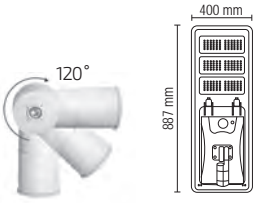

- Çalışma Süresi 12-24 Saat
  - Working Time 12-24 Hours
- Çalışma Süresi 8-12 Saat
  - Working Time 8-12 Hours

SENSOR - Aktif Mod / Active Mode : 300W
- Bekleme Modu / Standby Mode : 100W

FL-3186
400W Solar Sokak Armatürü
400W Solar Street Luminaire
900.00 $

Özellikler	Ficibilities
Çevre dostu	Nature friendly
Kolay kurulum	Easy installation
Fotosel özelliği	Photocell feature

Alüminyum Gövde / Aluminium Body

6500K	10000 lm	45000	6V	IP65	1