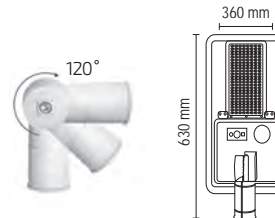

- Çalışma Süresi 10-18 Saat
  - Working Time 10-18 Hours
- Çalışma Süresi 5-12 Saat
  - Working Time 5-12 Hours

SENSOR - Aktif Mod / Active Mode : 180W
- Bekleme Modu / Standby Mode : 60W