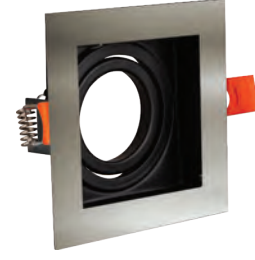

1. **FL-1930**
   Metal Boş Kasa
   Metal Empty Housing
2. Gu10-Mr16
   - 100x100 mm
   - 85x85 mm
   - Koli / Packing : 50
3. **Fiyat / Price 7.00 $**