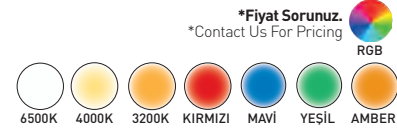

Kod Code	Ürün Product	Watt Watt	Lümen Lumen	Voltaj Voltage	IP IP	Koli Packing	Fiyat Price
FL-6016	12 cm Wallwasher	3W	300	220V	65	30	23.50 $
FL-6009	20 cm Wallwasher	6W	600	220V	65	30	30.50 $
FL-6003	30 cm Wallwasher	9W	900	220V	65	30	35.00 $
FL-6017	35 cm Wallwasher	12W	1200	220V	65	30	41.50 $
FL-6005	50 cm Wallwasher	18W	1800	220V	65	30	54.00 $
FL-6008	67 cm Wallwasher	24W	2400	220V	65	30	65.50 $
FL-6007	100 cm Wallwasher	36W	3600	220V	65	10	87.50 $
FL-6018	120 cm Wallwasher	45W	4500	220V	65	10	130.00 $

Özellikler

Alüminyum Gövde
Yüksek Lümen
Yüksek CRI değeri
IP65
Paslanmaz Yüzey