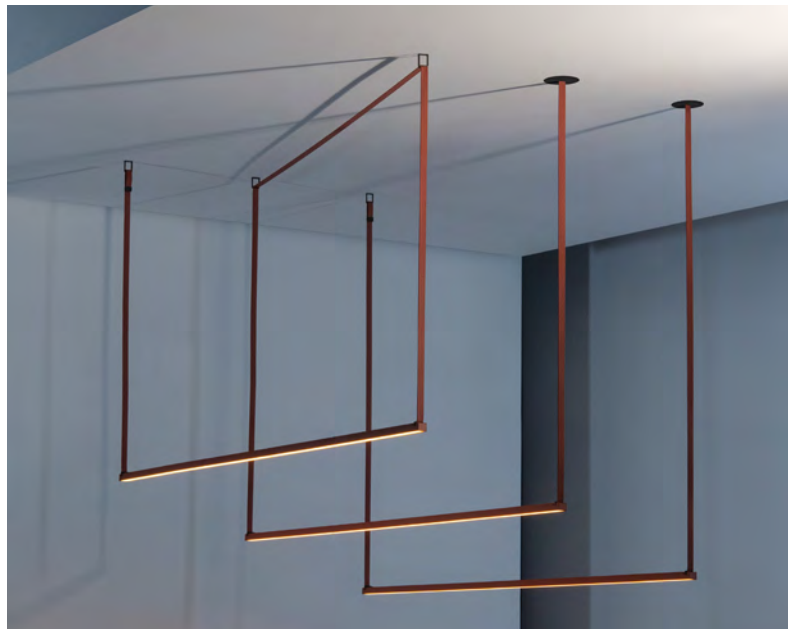

DIMMABLE

DALI sisteme uygun
armatürlerle
profesyonel çözümler
With fixtures suitable for
DALI system
professional solutions