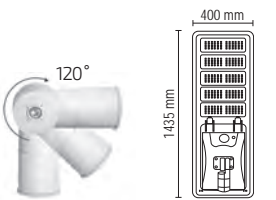

- Çalışma Süresi 12-24 Saat
  - Working Time 12-24 Hours
- Çalışma Süresi 8-12 Saat
  - Working Time 8-12 Hours