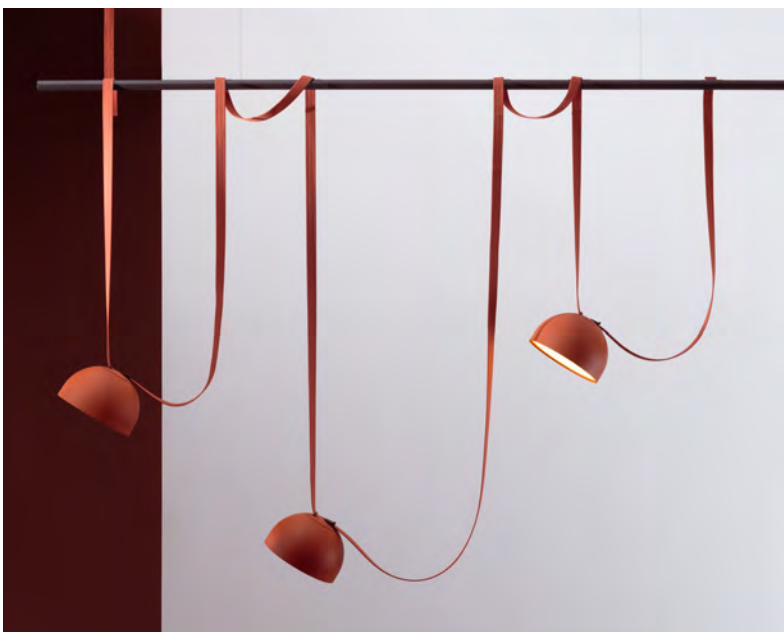

Yönlendirilmiş difüzyon aydınlatması yumuşak bir ışık yayar. Aydınlatılmış alanlar arasında düşük kontrastlar, alanlar ve gölgeler oluşturur. Işığın gölge boyunca yönlendirilmesine yardımcı olur. Difüzör, hem huzurlu hem konsantre hem de güvenli bir aydınlatma sağlar.

Directed diffusion lighting emits a soft light that generates low contrasts between the illuminated areas and the shadows cast. The Opal part of the shade helps to direct the light through the diffuser, providing illumination that is both peaceful and concentrated at the same time.

Kod / Code	FL-6904
Voltaj / Voltage	48V
Watt / Watt	12W
Lümen / Lumen	960 lm
Işık Sıcaklığı / CCT	3200K-4000K
Ölçü / Size	200x140 mm
Materyal / Material	Al+PC
LED / LED	OSRAM
CRI / CRI	≥ 80
Garanti / Guarantee	2 Yıl / 2 Year
Işık Açısı / Light Angle	180°
Fiyat / Price	170.00 $
Fiyat (+DIM) / Price (+DIM)	205.00 $
Fiyat (+DALI) / Price (+DALI)	260.00 $