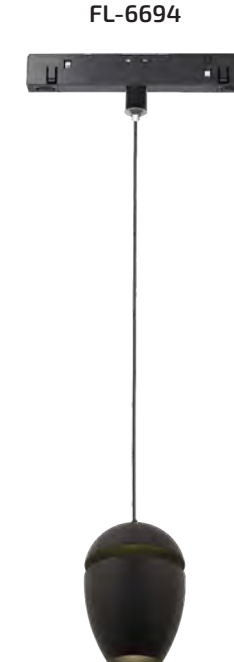

Magnet Armatürler

Magnetic Track Light

Sarkıt Magnet Armatürler

Pendant Magnet Luminaires

/watch

OSRAM

LED has been used

Özellikler

OSRAM Led
Metal Gövde
Yüksek CRI değeri
Kolay Magnetik Montaj
48V Güvenli Enerji Sistemi
Pratik Hareket Kabiliyeti

Features

OSRAM Led
Metal Body
High RA value
Easy Magnetic Mounting
Safe Energy System
Practical Mobility

DIMMABLE

Kumanda ile kontrol,
DIM edebilme özelliği,
Adresleme imkanı

Control with remote control,
DIM ability,
Addressing possibility

DIMMABLE

DALI sisteme uygun
armatürlerle
profesyonel çözümler

With fixtures suitable for
DALI system
professional solutions

Kod / Code	FL-6690	FL-6691	FL-6692
Voltaaj / Voltage	48V	48V	48V
Watt / Watt	10W	5W	10W
Lümen / Lumen	900 lm	450 lm	900 lm
Işık Sıcaklığı / CCT	3200K-4000K	3200K-4000K	3200K-4000K
Ölçü / Size	180x150 mm	82x80 mm	300x300 mm
Materyal / Material	Alüminyum / Aluminum	Alüminyum / Aluminum	Alüminyum / Aluminum
LED / LED	OSRAM	OSRAM	OSRAM
CRI / CRI	≥ 90	≥ 90	≥ 90
Garanti / Guarantee	2 Yıl / 2 Year	2 Yıl / 2 Year	2 Yıl / 2 Year
Işık Açısı / Light Angle	24°	48°	24°
Fiyat / Price	110.00 $	98.00 $	120.00 $
Fiyat (+DIM) / Price (+DIM)	140.00 $ FL-6690 D	128.00 $ FL-6691 D	150.00 $ FL-6692 D
Fiyat (+DALI) / Price (+DALI)	195.00 $ FL-6690 DD	183.00 $ FL-6691 DD	205.00 $ FL-6692 DD

Magnet Armatürler

Magnetic Track Light

Sarkıt Magnet Armatürler

Pendant Magnet Luminaires

/watch

OSRAM

LED has been used

Petekli Filtre

Honeycomb Filter

Liste fiyatına 2 USD eklenir.

2 USD is added to the list price.

Özellikler

OSRAM Led
Metal Gövde
Yüksek CRI değeri
Kolay Magnetik Montaj
48V Güvenli Enerji Sistemi
Pratik Hareket Kabiliyeti

Features

OSRAM Led
Metal Body
High RA value
Easy Magnetic Mounting
Safe Energy System
Practical Mobility

DIMMABLE

Kumanda ile kontrol,
DIM edebilme özelliği,
Adresleme imkanı

Control with remote control,
DIM ability,
Addressing possibility

DIMMABLE

DALI sisteme uygun
armatürlerle
profesyonel çözümler

With fixtures suitable for
DALI system
professional solutions

Kod / Code	FL-6693	FL-6694	FL-6673	FL-6674
Voltaaj / Voltage	48V	48V	48V	48V
Watt / Watt	5W	5W	6W	12W
Lümen / Lumen	450 lm	450 lm	540 lm	1080 lm
Işık Sıcaklığı / CCT	3200K-4000K	3200K-4000K	3200K-4000K-6500K	3200K-4000K-6500K
Ölçü / Size	100x100 mm	70x100 mm	50x155 mm	50x300 mm
Materyal / Material	Alüminyum / Aluminum	Alüminyum / Aluminum	Alüminyum / Aluminum	Alüminyum / Aluminum
LED / LED	OSRAM	OSRAM	OSRAM	OSRAM
CRI / CRI	≥ 90	≥ 90	≥ 90	≥ 90
Garanti / Guarantee	2 Yıl / 2 Year	2 Yıl / 2 Year	2 Yıl / 2 Year	2 Yıl / 2 Year
Işık Açısı / Light Angle	48°	24°	24°	24°
Fiyat / Price	110.00 $	120.00 $	35.00 $	46.00 $
Fiyat (+DIM) / Price (+DIM)	140.00 $ FL-6693 D	150.00 $ FL-6694 D	65.00 $ FL-5573 D	76.00 $ FL-5574 D
Fiyat (+DALI) / Price (+DALI)	195.00 $ FL-6693 DD	205.00 $ FL-6694 DD	120.00 $ FL-5573 DD	131.00 $ FL-5574 DD