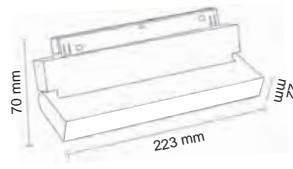

FL-6601 White