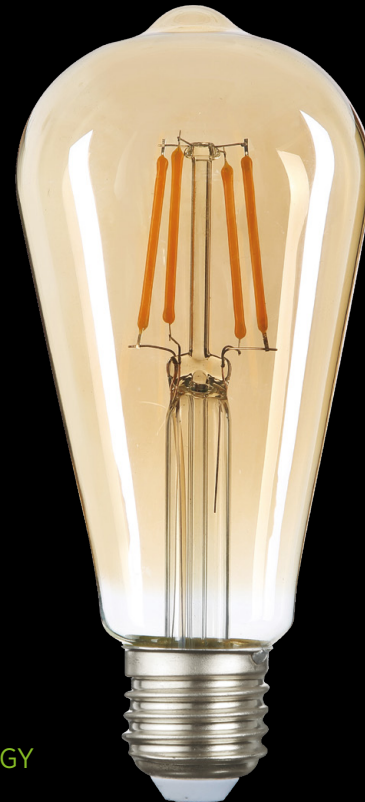

ERD-53

2,80
$

FOR ENERGY SAVING

8W 750LM 2500K

HEKA LED FILAMENT RUSTIC BULB

220-240V 8 Watt 750Lm E27 ST64, Honey Glass 2500k Daylight