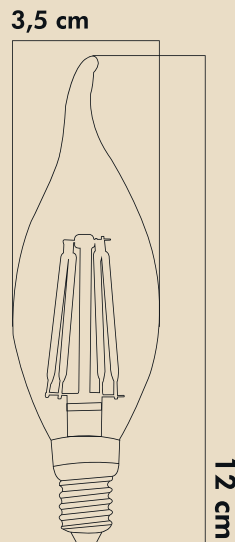

BULB FEATURES

Product code : Erd-36
Product Type : T35
Cap Type : E14
Voltage : 220-240V AC
Dimmer : No
Lifetime : 15,000h*

LIGHT FEATURES

Light Power : 1050Lm
Colour : Daylight
Color Temp. : 3000k

ENERGY CONSUMPTION

Voltage: : 8W
Energy Efficiency : E

PACKAGE DIMENSION AND WEIGHT

In The Package : 100 Pcs
Box Size : 38.5x20x28.5
Box WEIGHT : 2.6 Kg.

INFORMATION SHEET

PRODUCT SIZES