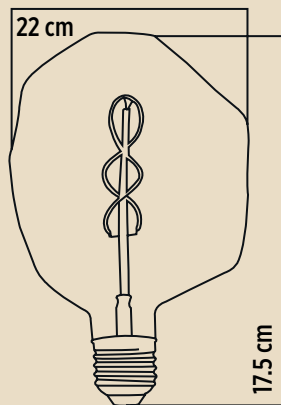

BULB FEATURES

Product code : Erd-22
Product Type : Heka Special Design
Cap Type : E27
Voltage : 220-240V AC
Dimmer : Yes
Lifetime : 15,000h*

LIGHT FEATURES

Light Power : 275Lm
Colour : Daylight
Color Temp. : 2200k

ENERGY CONSUMPTION

Voltage: : 4W
Energy Efficiency : G

PACKAGE DIMENSION AND WEIGHT

In The Package : 1 Pcs
Box Size : 23x23x30
Box WEIGHT : 453 Gr.

INFORMATION SHEET

PRODUCT SIZES