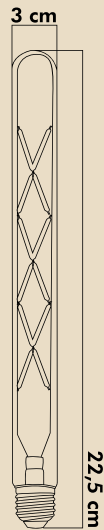

PRODUCT SIZES