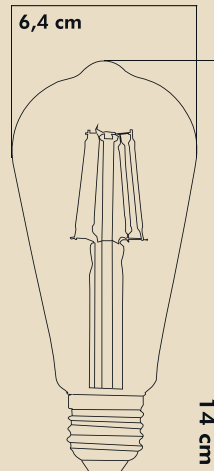

ERD-85

2,⁵⁰ $

FOR ENERGY
SAVING

6W 660LM 2700K

On/Off
15000

HEKA LED FILAMENT RUSTIC BULB

220-240V 6 Watt 660Lm E27 ST64,
Clear Glass 2700k Daylight

BULB FEATURES

Product code : Erd-85
Product Type : ST64
Cap Type : E27
Voltage : 220-240V AC
Dimmer : No
Lifetime : 15,000h*

LIGHT FEATURES

Light Power : 660Lm
Colour : Daylight
Color Temp. : 2700k

ENERGY CONSUMPTION

Voltage: : 6W
Energy Efficiency : E

PACKAGE DIMENSION AND WEIGHT

In The Package : 100 Pcs
Box Size : 70x35x32
Box WEIGHT : 7.3 Kg.

INFORMATION SHEET

PRODUCT BARCODE

PRODUCT SIZES

INTERNATIONAL CERTIFICATES, STANDARDS, TESTS