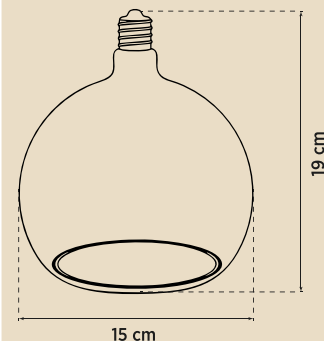

ERD-296

22,00 $

FOR ENERGY
SAVING

6W 400LM 2500K E27
On/Off 15000 6W 42w

HEKA LED FILAMENT BULB

220-240V 6 Watt 400Lm E27
Honey Glass 2500k Daylight

BULB FEATURES

Product code : Erd-296
Product Type : Heka Special Design
Cap Type : E27
Voltage : 220-240V AC
Dimmer : No
Lifetime : 15,000h*

LIGHT FEATURES

Light Power : 400Lm
Colour : Daylight
Color Temp. : 2500k

ENERGY CONSUMPTION

Voltage: : 6W
Energy Efficiency : G

PACKAGE DIMENSION AND WEIGHT

In The Package : 1 Pcs
Box Size : 16x16x22cm
Box WEIGHT : 254 gr.

INFORMATION SHEET

PRODUCT BARCODE

PRODUCT SIZES

INTERNATIONAL CERTIFICATES, STANDARDS, TESTS