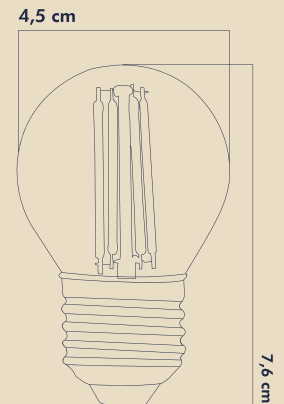

ERD-42

1,⁹⁰$

FOR ENERGY
SAVING

6W 690LM 3000K E27

HEKA LED FILAMENT RUSTIC BULB

220-240V 6 Watt 690Lm E27 G45,
Clear Glass 3000k Daylight

BULB FEATURES

Product code : Erd-42
Product Type : G45
Cap Type : E27
Voltage : 220-240V AC
Dimmer : No
Lifetime : 15,000h*

LIGHT FEATURES

Light Power : 690Lm
Colour : Daylight
Color Temp. : 3000k

ENERGY CONSUMPTION

Voltage: : 6W
Energy Efficiency : E

PACKAGE DIMENSION AND WEIGHT

In The Package : 100 Pcs
Box Size : 48.5x25x20.5
Box WEIGHT : 3.0 Kg.

INFORMATION SHEET

PRODUCT BARCODE

PRODUCT SIZES

INTERNATIONAL CERTIFICATES, STANDARDS, TESTS