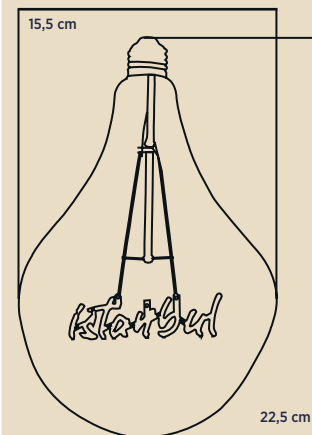

INFORMATION SHEET

PRODUCT BARCODE

PRODUCT SIZES