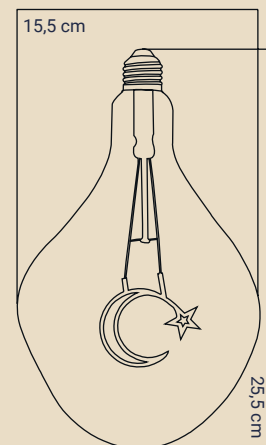

INFORMATION SHEET

PRODUCT BARCODE

PRODUCT SIZES