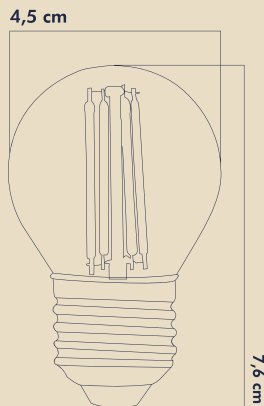

BULB FEATURES

Product code : Erd-247
Product Type : G45
Cap Type : E27
Voltage : 220-240V AC
Dimmer : No
Lifetime : 15,000h*

ENERGY CONSUMPTION

Voltage: : 6W
Energy Efficiency : E

INFORMATION SHEET

PRODUCT BARCODE

LIGHT FEATURES

Light Power : 690Lm
Colour : White Light
Color Temp. : 6500k

PACKAGE DIMENSION AND WEIGHT

In The Package : 100 Pcs
Box Size : 48.5x25x20.5
Box WEIGHT : 3.0 Kg.

PRODUCT SIZES