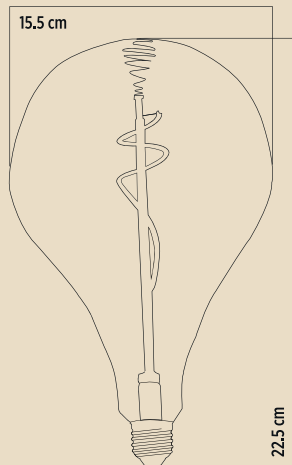

BULB FEATURES

Product code : **Erd-73**
Product Type : **Heka Special Design**
Cap Type : **E27**
Voltage : **220-240V AC**
Dimmer : **Yes**
Lifetime : **15,000h***

LIGHT FEATURES

Light Power : **275Lm**
Colour : **Daylight**
Color Temp. : **2200k**

ENERGY CONSUMPTION

Voltage: : **4W**
Energy Efficiency : **G**

PACKAGE DIMENSION AND WEIGHT

In The Package : **1 Pcs**
Box Size : **20.5x21x34**
Box WEIGHT : **445 Gr.**

INFORMATION SHEET

PRODUCT SIZES