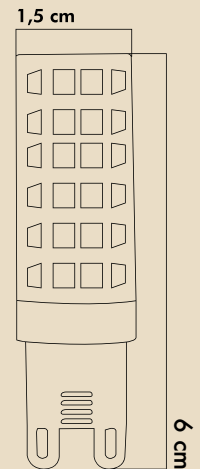

PRODUCT SIZES