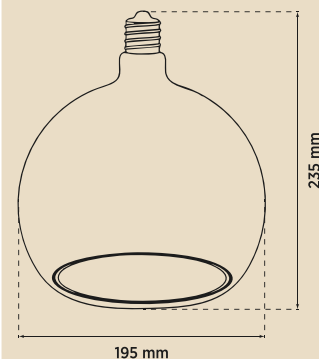

INFORMATION SHEET

PRODUCT BARCODE

PRODUCT SIZES