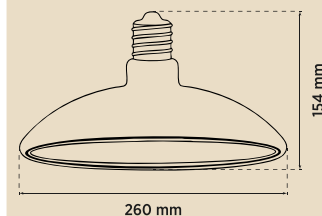

PRODUCT SIZES