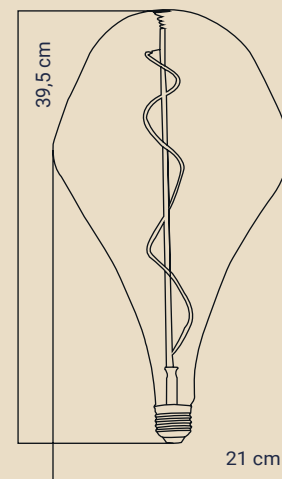

ERD-226

84,⁰⁰
$

FOR ENERGY
SAVING

6W 287LM 2200K E27
On/Off 15000 6w
42w

HEKA LED FILAMENT RUSTIC BULB

220-240V 6 Watt 287Lm E27,
Honey Glass 2200k Daylight

BULB FEATURES

Product code : Erd-226
Product Type : Heka Special Design
Cap Type : E27
Voltage : 220-240V AC
Dimmer : Yes
Lifetime : 15,000h*

LIGHT FEATURES

Light Power : 287Lm
Colour : Daylight
Color Temp. : 2200k

ENERGY CONSUMPTION

Voltage: : 6W
Energy Efficiency : G

PACKAGE DIMENSION AND WEIGHT

In The Package : 1 Pcs
Box Size : 25x25x45
Box WEIGHT : 730 Gr.

INFORMATION SHEET

PRODUCT BARCODE

PRODUCT SIZES

INTERNATIONAL CERTIFICATES, STANDARDS, TESTS