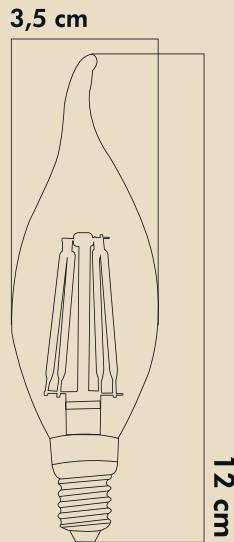

BULB FEATURES

Product code : Erd-94
Product Type : T35
Cap Type : E14
Voltage : 220-240V AC
Dimmer : No
Lifetime : 15,000h*

LIGHT FEATURES

Light Power : 690Lm
Colour : White Light
Color Temp. : 6500k

ENERGY CONSUMPTION

Voltage: : 6W
Energy Efficiency : E

PACKAGE DIMENSION AND WEIGHT

In The Package : 100 Pcs
Box Size : 38.5x20x28.5
Box WEIGHT : 2.6 Kg.

INFORMATION SHEET

PRODUCT SIZES