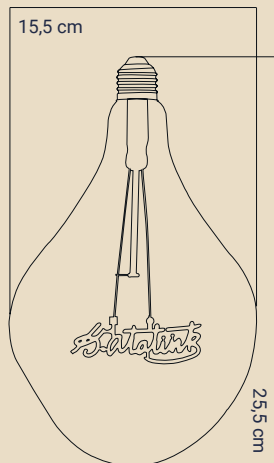

BULB FEATURES

Product code : Erd-1881/2
Product Type : Heka Special Design
Cap Type : E27
Voltage : 220-240V AC
Dimmer : Yes
Lifetime : 15,000h*

LIGHT FEATURES

Light Power : 120Lm
Colour : Daylight
Color Temp. : 2200k

ENERGY CONSUMPTION

Voltage: : 5W
Energy Efficiency : G

PACKAGE DIMENSION AND WEIGHT

In The Package : 1 Pcs
Box Size : 20x19x32.5
Box WEIGHT : 930 Kg.

INFORMATION SHEET

PRODUCT SIZES