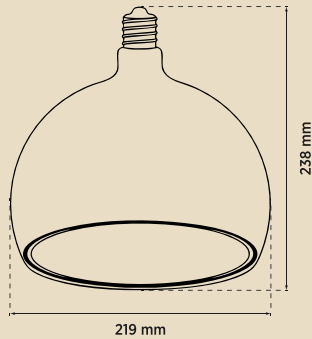

BULB FEATURES

Product code : Erd-301
Product Type : Heka Special Design
Cap Type : E27
Voltage : 220-240V AC
Dimmer : No
Lifetime : 15,000h*

LIGHT FEATURES

Light Power : 400Lm
Colour : Daylight
Color Temp. : 2500k

ENERGY CONSUMPTION

Voltage: : 6W
Energy Efficiency : G

PACKAGE DIMENSION AND WEIGHT

In The Package : 1 Pcs
Box Size : 22x22x21cm
Box WEIGHT : 257 gr.

INFORMATION SHEET

PRODUCT SIZES