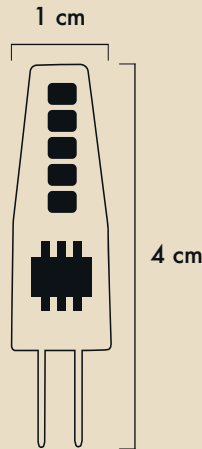

BULB FEATURES

Product code : Erd-276
Product Type : 2835/10D
Cap Type : G4
Voltage : 12V
Dimmer : No
Lifetime : 15,000h*

LIGHT FEATURES

Light Power : 150Lm
Colour : Daylight
Color Temp. : 3000k

ENERGY CONSUMPTION

Voltage: : 2W
Energy Efficiency : G

PACKAGE DIMENSION AND WEIGHT

In The Package : 100 Pcs
Box Size : 8x16.5x9.5
Box WEIGHT : 370 gr.

INFORMATION SHEET

PRODUCT SIZES