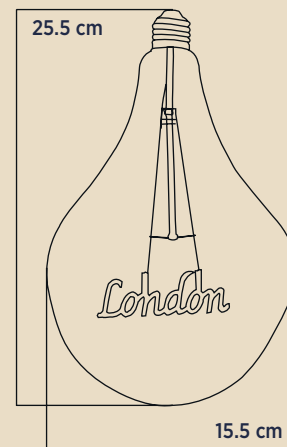

INFORMATION SHEET

PRODUCT BARCODE

PRODUCT SIZES