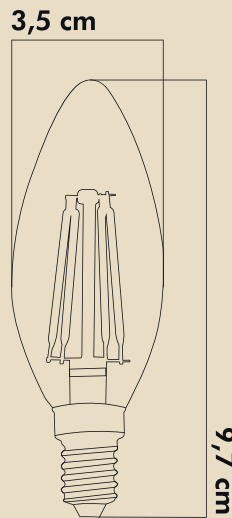

BULB FEATURES

Product code : Erd-260
Product Type : C35
Cap Type : E14
Voltage : 220-240V AC
Dimmer : No
Lifetime : 15,000h*

LIGHT FEATURES

Light Power : 690Lm
Colour : Daylight
: Warm White
: White Light
Color Temp. : 3000k
4000k
6500k

ENERGY CONSUMPTION

Voltage: : 6W
Energy Efficiency : E

PACKAGE DIMENSION AND WEIGHT

In The Package : 100 Pcs
Box Size : 38,5x20x24
Box WEIGHT : 2,5 Kg.

INFORMATION SHEET

PRODUCT SIZES