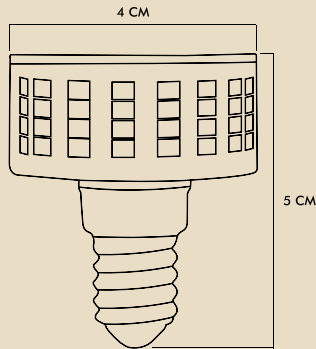

BULB FEATURES

Product code : Erd-258
Product Type : 2835/90D
Cap Type : E14
Voltage : 220-240V AC
Dimmer : No
Lifetime : 15,000h*

LIGHT FEATURES

Light Power : 750Lm
Colour : Daylight
Color Temp. : 3000k

ENERGY CONSUMPTION

Voltage: : 9W
Energy Efficiency : G

PACKAGE DIMENSION AND WEIGHT

In The Package : 100 Pcs
Box Size : 24.5x24.5x20
Box WEIGHT : 4.2 Kg.

INFORMATION SHEET

PRODUCT SIZES