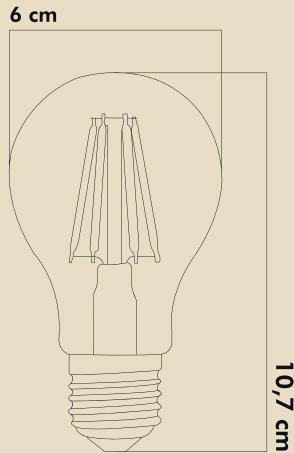

BULB FEATURES

Product code : Erd-304
Product Type : A60
Cap Type : E27
Voltage : 220-240V AC
Dimmer : Yes
Lifetime : 15,000h*

LIGHT FEATURES

Light Power : 1500Lm
Colour : Daylight
Color Temp. : 3000k

ENERGY CONSUMPTION

Voltage: : 6W
Energy Efficiency : E

PACKAGE DIMENSION AND WEIGHT

In The Package : 100 Pcs
Box Size : 65x32.5x27
Box WEIGHT : 5.3 Kg.

INFORMATION SHEET

PRODUCT SIZES