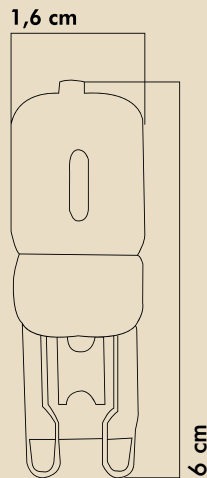

BULB FEATURES

Product code : Erd-263
Product Type : 2835/14D
Cap Type : G9
Voltage : 220-240V AC
Dimmer : Yes
Lifetime : 15,000h*

LIGHT FEATURES

Light Power : 220Lm
Colour : Daylight
Color Temp. : 3000k

ENERGY CONSUMPTION

Voltage: : 3W
Energy Efficiency : G

PACKAGE DIMENSION AND WEIGHT

In The Package : 100 Pcs
Box Size : 11x21x13
Box WEIGHT : 795 gr.

INFORMATION SHEET

PRODUCT SIZES