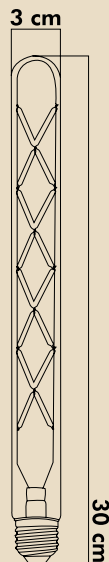

PRODUCT SIZES