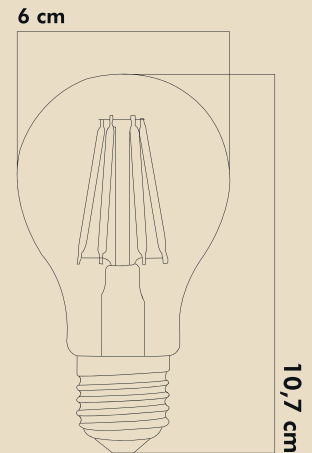

ERD-95

1,90 $

FOR ENERGY SAVING

6W 660LM 3000K E27 On/Off 15000 6W 51w

HEKA LED FILAMENT RUSTIC BULB

220-240V 6 Watt 660Lm E27 A60, Clear Glass 3000k Daylight

BULB FEATURES

Product code : Erd-95
Product Type : A60
Cap Type : E27
Voltage : 220-240V AC
Dimmer : No
Lifetime : 15,000h*

LIGHT FEATURES

Light Power : 660Lm
Colour : Daylight
Color Temp. : 3000k

ENERGY CONSUMPTION

Voltage: : 6W
Energy Efficiency : E

PACKAGE DIMENSION AND WEIGHT

In The Package : 100 Pcs
Box Size : 65x32.5x27
Box WEIGHT : 5,3 Kg.

INFORMATION SHEET

PRODUCT BARCODE

PRODUCT SIZES

INTERNATIONAL CERTIFICATES, STANDARDS, TESTS