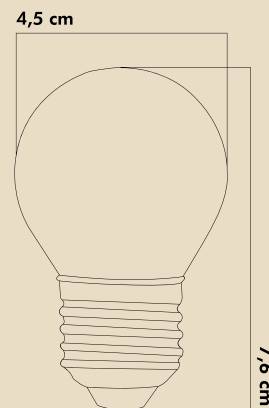

ERD-239

2,¹⁰$

FOR ENERGY
SAVING

6W 630LM 3000K

On/Off
15000

HEKA LED FILAMENT RUSTIC BULB

220-240V 6 Watt 630Lm E27 G45,
Opal Glass 3000k Daylight

BULB FEATURES

Product code : Erd-239
Product Type : G45
Cap Type : E27
Voltage : 220-240V AC
Dimmer : No
Lifetime : 15,000h*

LIGHT FEATURES

Light Power : 630Lm
Colour : Daylight
Color Temp. : 3000k

ENERGY CONSUMPTION

Voltage: : 6W
Energy Efficiency : F

PACKAGE DIMENSION AND WEIGHT

In The Package : 100 Pcs
Box Size : 48.5x25x20.5
Box WEIGHT : 3.0 Kg.

INFORMATION SHEET

PRODUCT BARCODE

PRODUCT SIZES

INTERNATIONAL CERTIFICATES, STANDARDS, TESTS