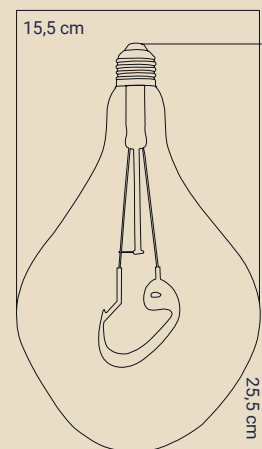

INFORMATION SHEET

PRODUCT BARCODE

PRODUCT SIZES