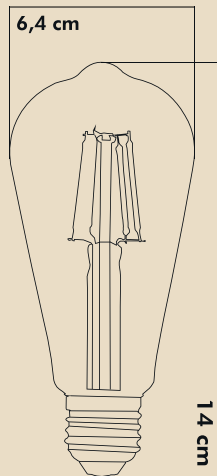

BULB FEATURES

Product code : Erd-53
Product Type : ST64
Cap Type : E27
Voltage : 220-240V AC
Dimmer : No
Lifetime : 15,000h*

LIGHT FEATURES

Light Power : 750Lm
Colour : Daylight
Color Temp. : 2500k

ENERGY CONSUMPTION

Voltage: : 8W
Energy Efficiency : F

PACKAGE DIMENSION AND WEIGHT

In The Package : 100 Pcs
Box Size : 70x35x32
Box WEIGHT : 7.3 Kg.

INFORMATION SHEET

PRODUCT SIZES