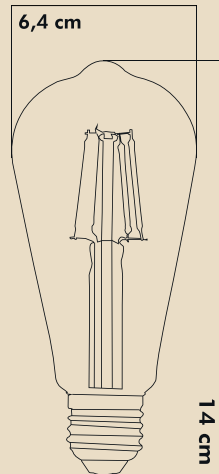

BULB FEATURES

Product code : Erd-31
Product Type : ST64
Cap Type : E27
Voltage : 220-240V AC
Dimmer : Yes
Lifetime : 15,000h*

LIGHT FEATURES

Light Power : 270Lm
Colour : Daylight
Color Temp. : 2500k

ENERGY CONSUMPTION

Voltage: : 4W
Energy Efficiency : G

PACKAGE DIMENSION AND WEIGHT

In The Package : 100 Pcs
Box Size : 73x35x32
Box WEIGHT : 7.3 Kg.

INFORMATION SHEET

PRODUCT SIZES