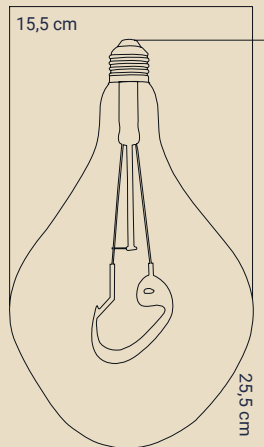

BULB FEATURES

Product code : Erd-2019/3
Product Type : Heka Special Design
Cap Type : E27
Voltage : 220-240V AC
Dimmer : Yes
Lifetime : 15,000h*

LIGHT FEATURES

Light Power : 120Lm
Colour : Daylight
Color Temp. : 2200k

ENERGY CONSUMPTION

Voltage: : 5W
Energy Efficiency : G

PACKAGE DIMENSION AND WEIGHT

In The Package : 1 Pcs
Box Size : 20x19x32.5
Box WEIGHT : 930 Kg.

INFORMATION SHEET

PRODUCT SIZES