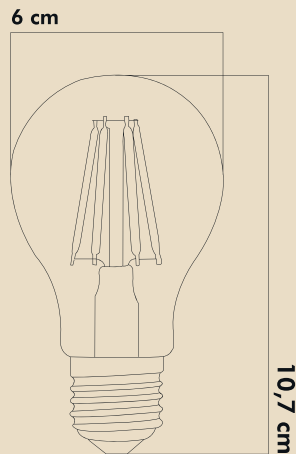

BULB FEATURES

Product code : Erd-28
Product Type : A60
Cap Type : E27
Voltage : 220-240V AC
Dimmer : Yes
Lifetime : 15,000h*

LIGHT FEATURES

Light Power : 350Lm
Colour : Daylight
Color Temp. : 3200k

ENERGY CONSUMPTION

Voltage: : 4W
Energy Efficiency : F

PACKAGE DIMENSION AND WEIGHT

In The Package : 100 Pcs
Box Size : 65x32.5x27
Box WEIGHT : 5.3 Kg.

INFORMATION SHEET

PRODUCT SIZES