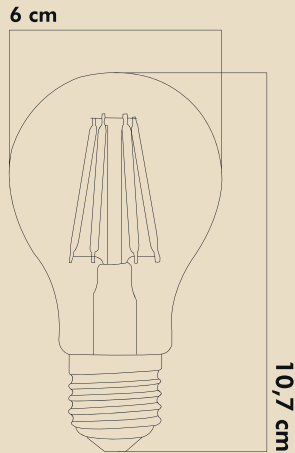

BULB FEATURES

Product code : Erd-261
Product Type : A60
Cap Type : E27
Voltage : 220-240V AC
Dimmer : No
Lifetime : 15,000h*

LIGHT FEATURES

Light Power : 760Lm
Colour : Daylight
          : Warm White
          : White Light
Color Temp. : 3000k
                  4000k
                  6500k

ENERGY CONSUMPTION

Voltage: : 6W
Energy Efficiency : E

PACKAGE DIMENSION AND WEIGHT

In The Package : 100 Pcs
Box Size : 65x32.5x27
Box WEIGHT : 5.3 Kg.

INFORMATION SHEET

PRODUCT SIZES