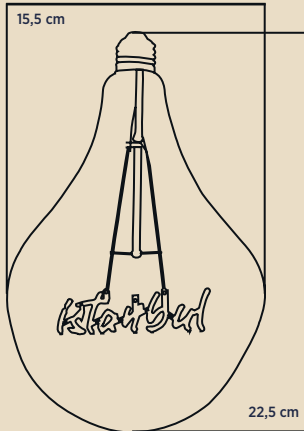

BULB FEATURES

Product code : Erd-1453/2
Product Type : Heka Special Design
Cap Type : E27
Voltage : 220-240V AC
Dimmer : Yes
Lifetime : 15,000h*

LIGHT FEATURES

Light Power : 120Lm
Colour : Daylight
Color Temp. : 2200k

ENERGY CONSUMPTION

Voltage: : 5W
Energy Efficiency : G

PACKAGE DIMENSION AND WEIGHT

In The Package : 1 Pcs
Box Size : 20x19x32.5
Box WEIGHT : 930 Kg.

INFORMATION SHEET

PRODUCT SIZES