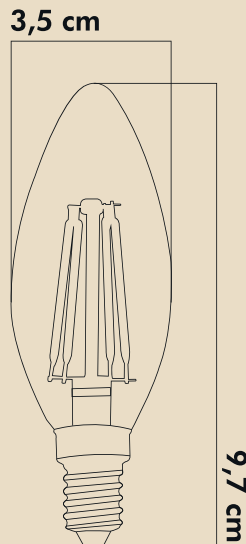

BULB FEATURES

Product code : Erd-25
Product Type : C35
Cap Type : E14
Voltage : 220-240V AC
Dimmer : Yes
Lifetime : 15,000h*

LIGHT FEATURES

Light Power : 350Lm
Colour : Daylight
Color Temp. : 3200k

ENERGY CONSUMPTION

Voltage: : 4W
Energy Efficiency : F

PACKAGE DIMENSION AND WEIGHT

In The Package : 100 Pcs
Box Size : 38,5x20x24
Box WEIGHT : 2,5 Kg.

INFORMATION SHEET

PRODUCT SIZES