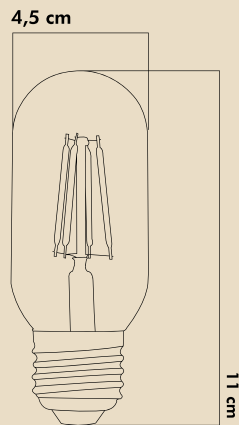

BULB FEATURES

Product code : Erd-45
Product Type : T45
Cap Type : E27
Voltage : 220-240V AC
Dimmer : No
Lifetime : 15,000h*

LIGHT FEATURES

Light Power : 575Lm
Colour : Daylight
Color Temp. : 2500k

ENERGY CONSUMPTION

Voltage: : 6W
Energy Efficiency : F

PACKAGE DIMENSION AND WEIGHT

In The Package : 100 Pcs
Box Size : 49x24.5x26.5
Box WEIGHT : 4.3 Kg.

INFORMATION SHEET

PRODUCT SIZES