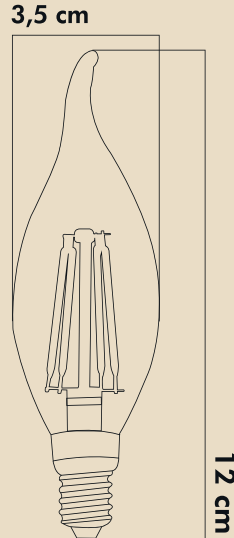

BULB FEATURES

Product code : Erd-83
Product Type : T35
Cap Type : E14
Voltage : 220-240V AC
Dimmer : No
Lifetime : 15,000h*

LIGHT FEATURES

Light Power : 690Lm
Colour : Daylight
Color Temp. : 3000k

ENERGY CONSUMPTION

Voltage: : 6W
Energy Efficiency : E

PACKAGE DIMENSION AND WEIGHT

In The Package : 100 Pcs
Box Size : 38.5x20x28.5
Box WEIGHT : 2.6 Kg.

INFORMATION SHEET

PRODUCT SIZES