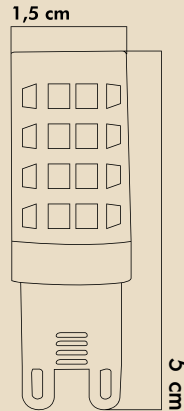

BULB FEATURES

Product code : Erd-305
Product Type : 2835/52D
Cap Type : G9
Voltage : 220-240V AC
Dimmer : Yes
Lifetime : 15,000h*

LIGHT FEATURES

Light Power : 300Lm
Colour : Daylight
Color Temp. : 6500k

ENERGY CONSUMPTION

Voltage: : 5W
Energy Efficiency : G

PACKAGE DIMENSION AND WEIGHT

In The Package : 100 Pcs
Box Size : 11x21x13
Box WEIGHT : 600 gr.

INFORMATION SHEET

PRODUCT SIZES