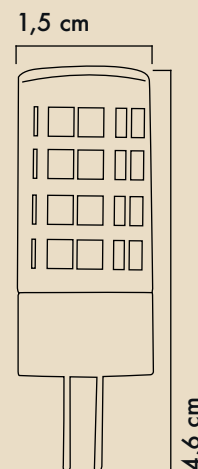

PRODUCT SIZES