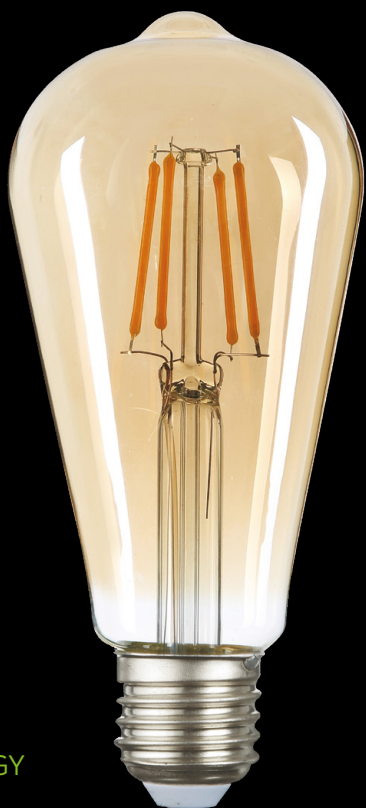

ERD-81

2,⁵⁰ $

FOR ENERGY
SAVING

6W 575LM 2500K E27 On/Off 15000 6w 46w

HEKA LED FILAMENT RUSTIC BULB

220-240V 6 Watt 575Lm E27 ST64,
Honey Glass 2500k Daylight

BULB FEATURES

Product code : Erd-81
Product Type : ST64
Cap Type : E27
Voltage : 220-240V AC
Dimmer : No
Lifetime : 15,000h*

LIGHT FEATURES

Light Power : 575Lm
Colour : Daylight
Color Temp. : 2500k

ENERGY CONSUMPTION

Voltage: : 6W
Energy Efficiency : F

PACKAGE DIMENSION AND WEIGHT

In The Package : 100 Pcs
Box Size : 70x35x32
Box WEIGHT : 7.3 Kg.

INFORMATION SHEET

PRODUCT BARCODE

PRODUCT SIZES