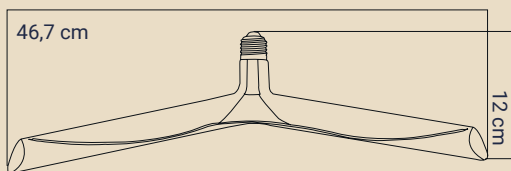

PRODUCT SIZES