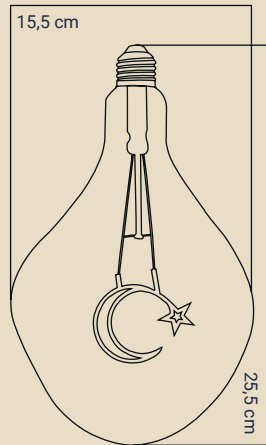

BULB FEATURES

Product code : Erd-1923/2
Product Type : Heka Special Design
Cap Type : E27
Voltage : 220-240V AC
Dimmer : Yes
Lifetime : 15,000h*

LIGHT FEATURES

Light Power : 120Lm
Colour : Daylight
Color Temp. : 2200k

ENERGY CONSUMPTION

Voltage: : 5W
Energy Efficiency : G

PACKAGE DIMENSION AND WEIGHT

In The Package : 1 Pcs
Box Size : 20x19x32.5
Box WEIGHT : 930 Kg.

INFORMATION SHEET

PRODUCT SIZES