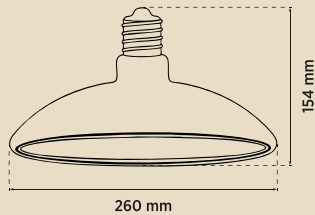

BULB FEATURES

Product code : Erd-299
Product Type : Heka Special Design
Cap Type : E27
Voltage : 220-240V AC
Dimmer : No
Lifetime : 15,000h*

LIGHT FEATURES

Light Power : 400Lm
Colour : Daylight
Color Temp. : 2500k

ENERGY CONSUMPTION

Voltage: : 6W
Energy Efficiency : G

PACKAGE DIMENSION AND WEIGHT

In The Package : 1 Pcs
Box Size : 22x22x13cm
Box WEIGHT : 224 gr.

INFORMATION SHEET

PRODUCT SIZES