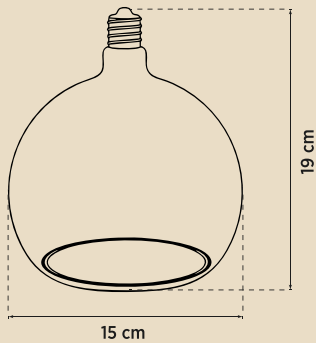

BULB FEATURES

Product code : Erd-297
Product Type : Heka Special Design
Cap Type : E27
Voltage : 220-240V AC
Dimmer : No
Lifetime : 15,000h*

LIGHT FEATURES

Light Power : 400Lm
Colour : Daylight
Color Temp. : 2500k

ENERGY CONSUMPTION

Voltage: : 6W
Energy Efficiency : G

PACKAGE DIMENSION AND WEIGHT

In The Package : 1 Pcs
Box Size : 16x16x22cm
Box WEIGHT : 254 gr.

INFORMATION SHEET

PRODUCT SIZES