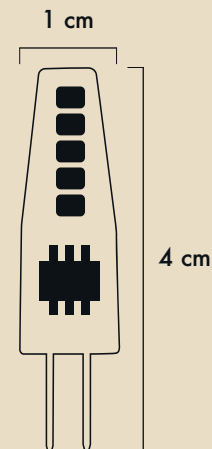

PRODUCT SIZES