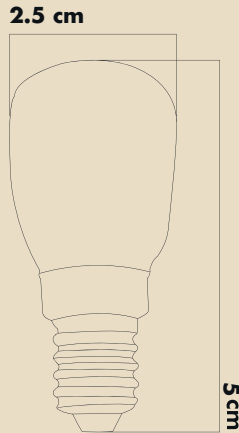

BULB FEATURES

Product code : Erd-290
Product Type : ST26
Cap Type : E14
Voltage : 220-240V AC
Dimmer : Yes
Lifetime : 15,000h*

LIGHT FEATURES

Light Power : 120Lm
Colour : Daylight
Color Temp. : 3000k

ENERGY CONSUMPTION

Voltage: : 2W
Energy Efficiency : G

PACKAGE DIMENSION AND WEIGHT

In The Package : 100 Pcs
Box Size : 28x14.5x14
Box WEIGHT : 1.4 Kg.

INFORMATION SHEET

PRODUCT SIZES