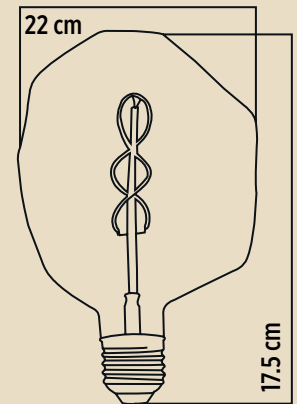

ERD-21

44,⁰⁰
$

FOR ENERGY
SAVING

4W 275LM 2200K

On/Off
15000

HEKA LED FILAMENT RUSTIC BULB

220-240V 4 Watt 275Lm E27,
Honey Glass 2200k Daylight

BULB FEATURES

Product code : Erd-21
Product Type : Heka Special Design
Cap Type : E27
Voltage : 220-240V AC
Dimmer : Yes
Lifetime : 15,000h*

LIGHT FEATURES

Light Power : 275Lm
Colour : Daylight
Color Temp. : 2200k

ENERGY CONSUMPTION

Voltage: : 4W
Energy Efficiency : G

PACKAGE DIMENSION AND WEIGHT

In The Package : 1 Pcs
Box Size : 23x23x30
Box WEIGHT : 453 Gr.

INFORMATION SHEET

PRODUCT BARCODE

PRODUCT SIZES

INTERNATIONAL CERTIFICATES, STANDARDS, TESTS