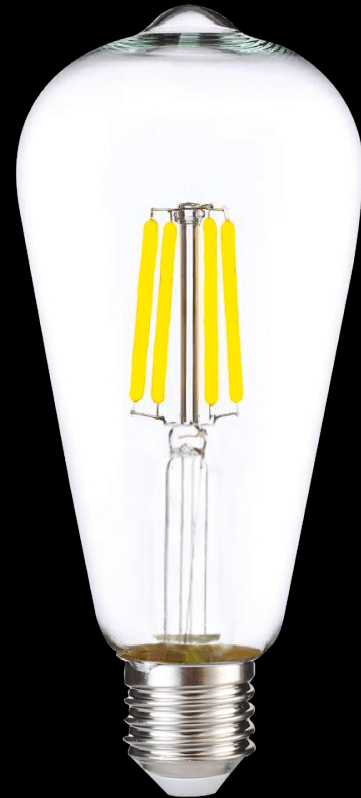

ERD-209

2,⁵⁰
$

FOR ENERGY SAVING

6W 660LM 6500K E27 On/Off 15000 6W 51w

HEKA LED FILAMENT RUSTIC BULB

220-240V 6 Watt 660Lm E27 ST64, Clear Glass 6500k White Light