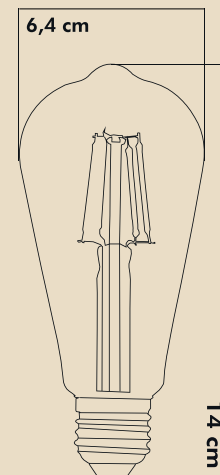

ERD-81

2,⁵⁰ $

FOR ENERGY
SAVING

6W 575LM 2500K E27 On/Off 15000 6w 46w

HEKA LED FILAMENT RUSTIC BULB

220-240V 6 Watt 575Lm E27 ST64,
Honey Glass 2500k Daylight

BULB FEATURES

Product code : Erd-81
Product Type : ST64
Cap Type : E27
Voltage : 220-240V AC
Dimmer : No
Lifetime : 15,000h*

LIGHT FEATURES

Light Power : 575Lm
Colour : Daylight
Color Temp. : 2500k

ENERGY CONSUMPTION

Voltage: : 6W
Energy Efficiency : F

PACKAGE DIMENSION AND WEIGHT

In The Package : 100 Pcs
Box Size : 70x35x32
Box WEIGHT : 7.3 Kg.

INFORMATION SHEET

PRODUCT BARCODE

PRODUCT SIZES

INTERNATIONAL CERTIFICATES, STANDARDS, TESTS