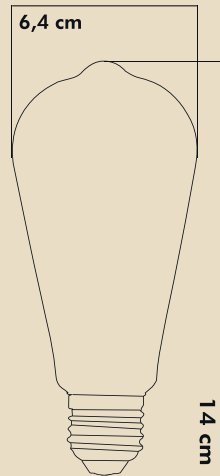

BULB FEATURES

Product code : Erd-234
Product Type : ST64
Cap Type : E27
Voltage : 220-240V AC
Dimmer : No
Lifetime : 15,000h*

LIGHT FEATURES

Light Power : 575Lm
Colour : Daylight
Color Temp. : 3000k

ENERGY CONSUMPTION

Voltage: : 6W
Energy Efficiency : F

PACKAGE DIMENSION AND WEIGHT

In The Package : 100 Pcs
Box Size : 70x35x32
Box WEIGHT : 7.3 Kg.

INFORMATION SHEET

PRODUCT SIZES