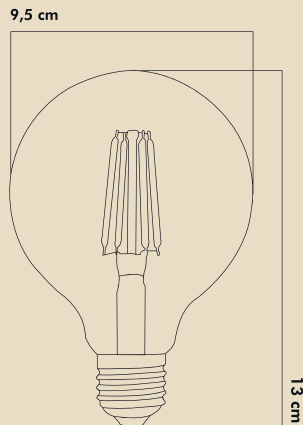

BULB FEATURES

Product code : Erd-86
Product Type : G95
Cap Type : E27
Voltage : 220-240V AC
Dimmer : No
Lifetime : 15,000h*

LIGHT FEATURES

Light Power : 750Lm
Colour : Daylight
Color Temp. : 2500k

ENERGY CONSUMPTION

Voltage: : 8W
Energy Efficiency : F

PACKAGE DIMENSION AND WEIGHT

In The Package : 50 Pcs
Box Size : 50.5x50x32
Box WEIGHT : 5.2 Kg.

INFORMATION SHEET

PRODUCT SIZES