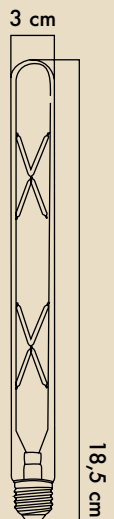

PRODUCT SIZES