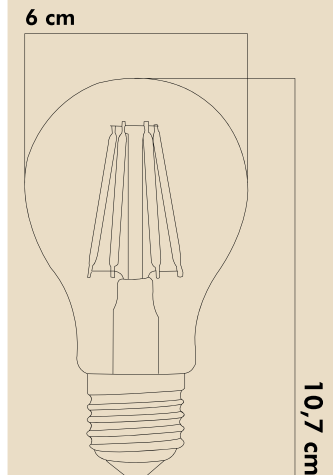

ERD-37

2,¹⁰$

FOR ENERGY
SAVING

6W 575LM 2500K E27
On/Off 15000 6w 46w

HEKA LED FILAMENT RUSTIC BULB

220-240V 6 Watt 575Lm E27 A60,
Honey Glass 2500k Daylight

BULB FEATURES

Product code : Erd-37
Product Type : A60
Cap Type : E27
Voltage : 220-240V AC
Dimmer : No
Lifetime : 15,000h*

LIGHT FEATURES

Light Power : 575Lm
Colour : Daylight
Color Temp. : 2500k

ENERGY CONSUMPTION

Voltage: : 6W
Energy Efficiency : F

PACKAGE DIMENSION AND WEIGHT

In The Package : 100 Pcs
Box Size : 65x32.5x27
Box WEIGHT : 5.3 Kg.

INFORMATION SHEET

PRODUCT BARCODE

PRODUCT SIZES

INTERNATIONAL CERTIFICATES, STANDARDS, TESTS