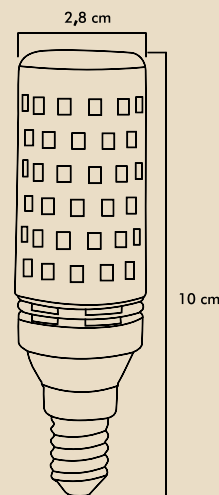

PRODUCT SIZES