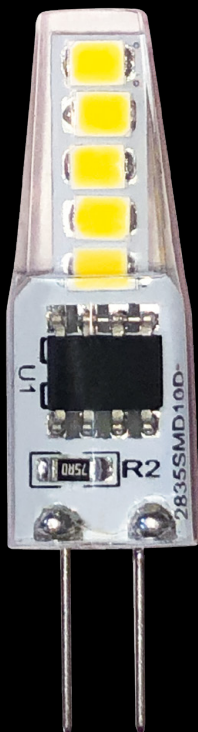

ERD-266

0,90
$