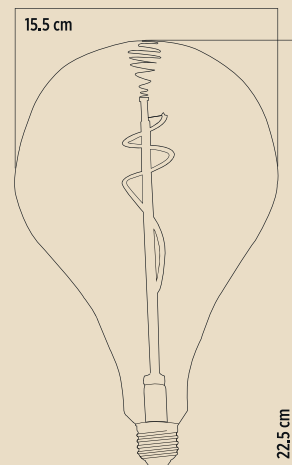

ERD-72

46,⁰⁰$

FOR ENERGY
SAVING

4W 275LM 2200K

HEKA LED FILAMENT RUSTIC BULB

220-240V 4 Watt 275Lm E27,
Honey Glass 2200k Daylight

BULB FEATURES

Product code : Erd-72
Product Type : Heka Special Design
Cap Type : E27
Voltage : 220-240V AC
Dimmer : Yes
Lifetime : 15,000h*

LIGHT FEATURES

Light Power : 275Lm
Colour : Daylight
Color Temp. : 2200k

ENERGY CONSUMPTION

Voltage: : 4W
Energy Efficiency : G

PACKAGE DIMENSION AND WEIGHT

In The Package : 1 Pcs
Box Size : 20.5x21x34
Box WEIGHT : 445 Gr.

INFORMATION SHEET

PRODUCT BARCODE

PRODUCT SIZES

INTERNATIONAL CERTIFICATES, STANDARDS, TESTS