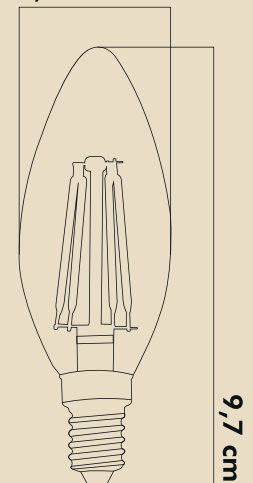

INFORMATION SHEET

PRODUCT BARCODE

PRODUCT SIZES

3,5 cm