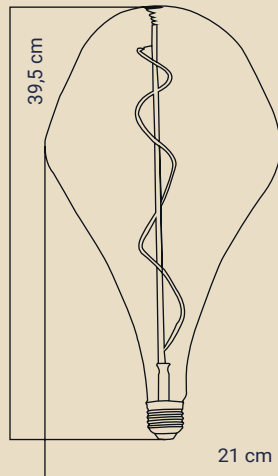

BULB FEATURES

Product code : Erd-227
Product Type : Heka Special Design
Cap Type : E27
Voltage : 220-240V AC
Dimmer : Yes
Lifetime : 15,000h*

LIGHT FEATURES

Light Power : 287Lm
Colour : Daylight
Color Temp. : 2200k

ENERGY CONSUMPTION

Voltage: : 6W
Energy Efficiency : G

PACKAGE DIMENSION AND WEIGHT

In The Package : 1 Pcs
Box Size : 25x25x45
Box WEIGHT : 730 Gr.

INFORMATION SHEET

PRODUCT SIZES