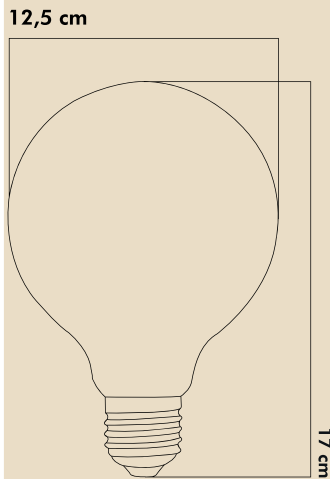

BULB FEATURES

Product code : Erd-233
Product Type : G125
Cap Type : E27
Voltage : 220-240V AC
Dimmer : No
Lifetime : 15,000h*

LIGHT FEATURES

Light Power : 1050Lm
Colour : Daylight
Color Temp. : 3000k

ENERGY CONSUMPTION

Voltage: : 9W
Energy Efficiency : E

PACKAGE DIMENSION AND WEIGHT

In The Package : 20 Pcs
Box Size : 67x27.5x38
Box WEIGHT : 4.8 Kg.

INFORMATION SHEET

PRODUCT SIZES