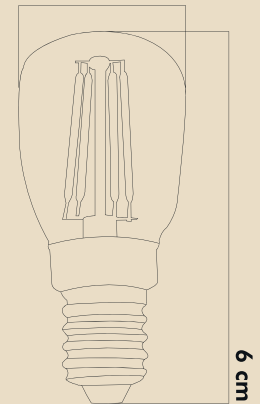

INFORMATION SHEET

PRODUCT BARCODE

PRODUCT SIZES

2.5 cm