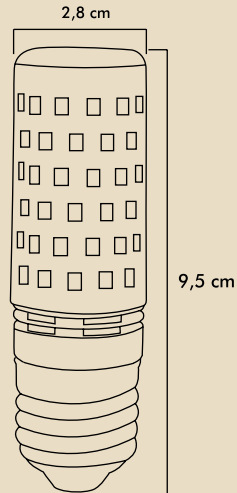

BULB FEATURES

Product code : Erd-307
Product Type : 2835
Cap Type : E27
Voltage : 220-240V AC
Dimmer : No
Lifetime : 15,000h*

LIGHT FEATURES

Light Power : 950Lm
Colour : Daylight
          : Warm White
          : White Light
Color Temp. : 3000k
                  4000k
                  6500k

ENERGY CONSUMPTION

Voltage: : 10W
Energy Efficiency : G

PACKAGE DIMENSION AND WEIGHT

In The Package : 100 Adet
Box Size : 31.5x16.5x22.5
Box WEIGHT : 3.1 Kg

INFORMATION SHEET

PRODUCT SIZES