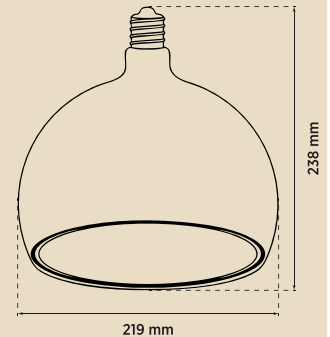

INFORMATION SHEET

PRODUCT BARCODE

PRODUCT SIZES