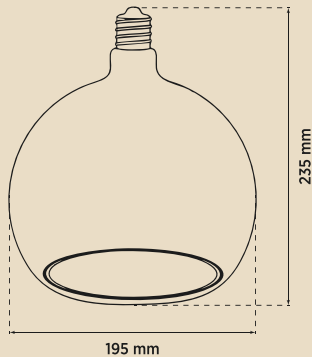

BULB FEATURES

Product code : Erd-303
Product Type : Heka Special Design
Cap Type : E27
Voltage : 220-240V AC
Dimmer : No
Lifetime : 15,000h*

LIGHT FEATURES

Light Power : 400Lm
Colour : Daylight
Color Temp. : 2500k

ENERGY CONSUMPTION

Voltage: : 6W
Energy Efficiency : G

PACKAGE DIMENSION AND WEIGHT

In The Package : 1 Pcs
Box Size : 22x22x13cm
Box WEIGHT : 257 gr.

INFORMATION SHEET

PRODUCT SIZES