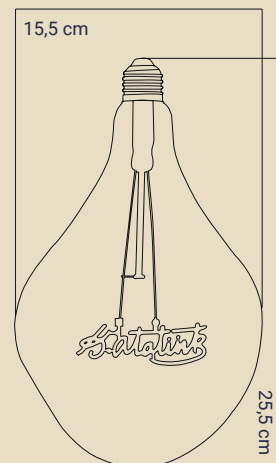

INFORMATION SHEET

PRODUCT BARCODE

PRODUCT SIZES