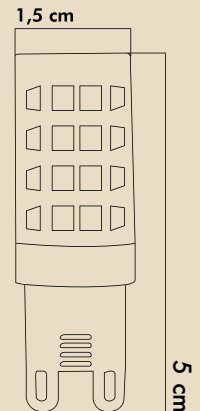

PRODUCT SIZES