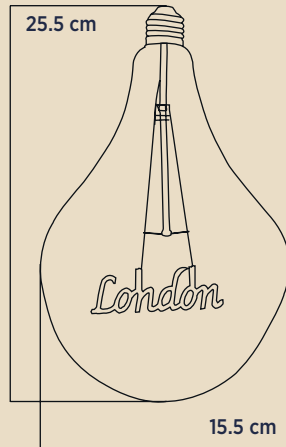

BULB FEATURES

Product code : Erd-1922/2
Product Type : Heka Special Design
Cap Type : E27
Voltage : 220-240V AC
Dimmer : Yes
Lifetime : 15,000h*

LIGHT FEATURES

Light Power : 120Lm
Colour : Daylight
Color Temp. : 2200k

ENERGY CONSUMPTION

Voltage: : 5W
Energy Efficiency : G

PACKAGE DIMENSION AND WEIGHT

In The Package : 1 Pcs
Box Size : 20x19x32.5
Box WEIGHT : 930 Kg.

INFORMATION SHEET

PRODUCT SIZES