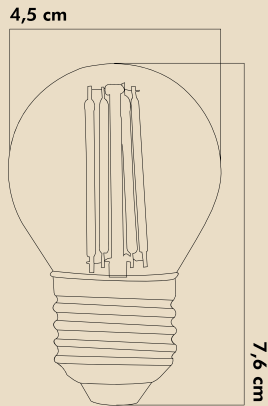

BULB FEATURES

Product code : **Erd-43**
Product Type : **G45**
Cap Type : **E27**
Voltage : **220-240V AC**
Dimmer : **No**
Lifetime : **15,000h***

LIGHT FEATURES

Light Power : **530Lm**
Colour : **Daylight**
Color Temp. : **2500k**

ENERGY CONSUMPTION

Voltage: : **6W**
Energy Efficiency : **F**

PACKAGE DIMENSION AND WEIGHT

In The Package : **100 Pcs**
Box Size : **48.5x25x20.5**
Box WEIGHT : **3.0 Kg.**

INFORMATION SHEET

PRODUCT SIZES