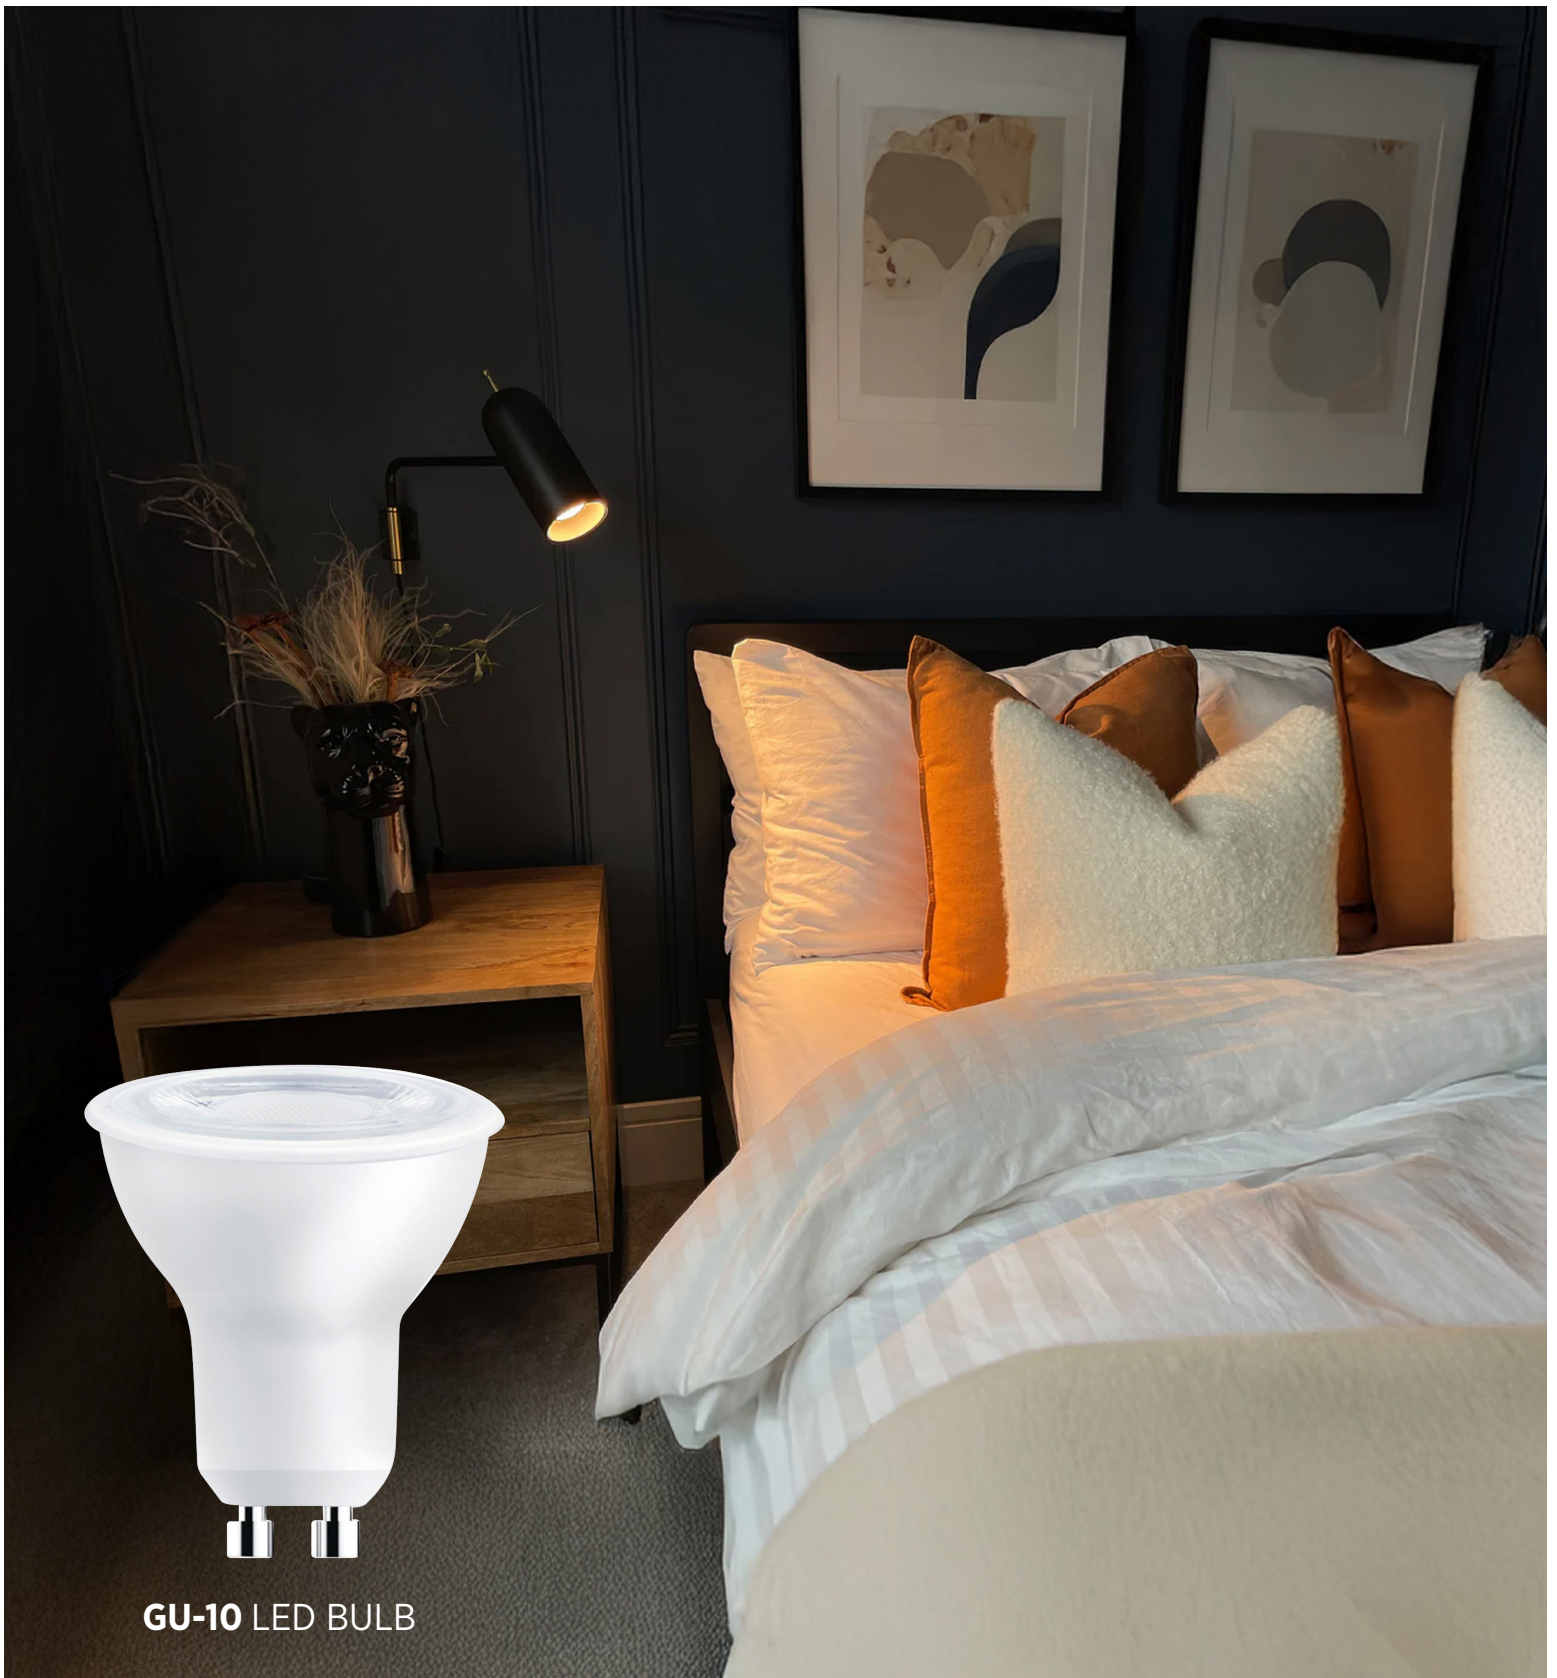

GU-10 LED BULB

HEKA
LIGHTING & DESIGN

"With specially designed decorative lighting
HEKA *sparkle everywhere you look*"