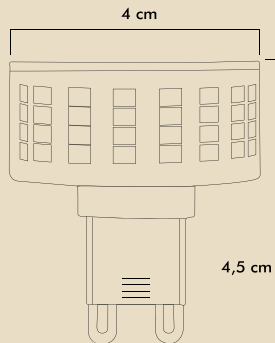

BULB FEATURES

Product code : ERD-270
Product Type : 2835/90D
Cap Type : G9
Voltage : 220-240V AC
Dimmer : No
Lifetime : 15,000h*

LIGHT FEATURES

Light Power : 750Lm
Colour : Daylight
Color Temp. : 3000k

ENERGY CONSUMPTION

Voltage: : 9W
Energy Efficiency : G

PACKAGE DIMENSION AND WEIGHT

In The Package : 100 Pcs
Box Size : 24.5x24.5x20
Box WEIGHT : 4.2 kg

INFORMATION SHEET

PRODUCT SIZES