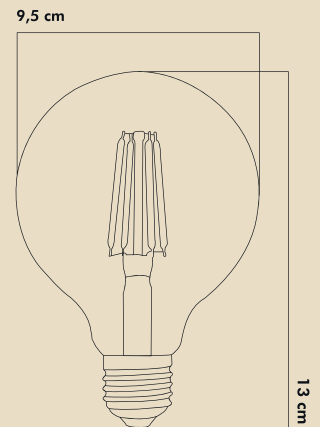

ERD-30

3,00 $

FOR ENERGY
SAVING

4W 270LM 2500K

On/Off
15000

LAMBAM LED FILAMENT RUSTIC BULB

220-240V 4 Watt 270Lm E27 G95,
Honey Glass 2500k Daylight

BULB FEATURES

Product code : Erd-30
Product Type : G95
Cap Type : E27
Voltage : 220-240V AC
Dimmer : Yes
Lifetime : 15,000h*

LIGHT FEATURES

Light Power : 270Lm
Colour : Daylight
Color Temp. : 2500k

ENERGY CONSUMPTION

Voltage: : 4W
Energy Efficiency : G

PACKAGE DIMENSION AND WEIGHT

In The Package : 50 Pcs
Box Size : 50.5x50x32
Box WEIGHT : 5.2 Kg.

INFORMATION SHEET

PRODUCT SIZES

PRODUCT BARCODE

INTERNATIONAL CERTIFICATES, STANDARDS, TESTS