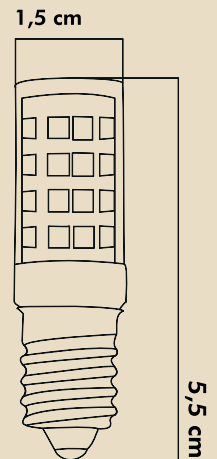

INFORMATION SHEET

PRODUCT SIZES