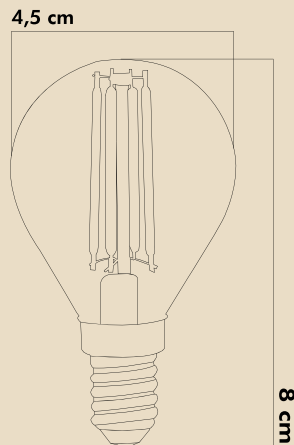

BULB FEATURES

Product code : **Erd-44**
Product Type : **G45**
Cap Type : **E14**
Voltage : **220-240V AC**
Dimmer : **No**
Lifetime : **15,000h***

LIGHT FEATURES

Light Power : **690Lm**
Colour : **Daylight**
Color Temp. : **3000k**

ENERGY CONSUMPTION

Voltage: : **6W**
Energy Efficiency : **E**

PACKAGE DIMENSION AND WEIGHT

In The Package : **100 Pcs**
Box Size : **48.5x25x20.5**
Box WEIGHT : **2,8 Kg.**

INFORMATION SHEET

PRODUCT SIZES