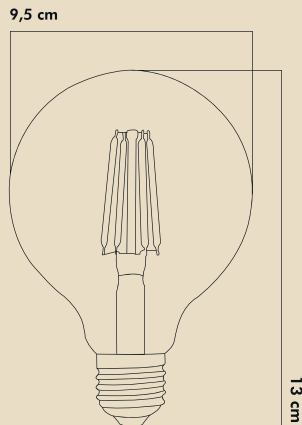

BULB FEATURES

Product code : Erd-46
Product Type : G95
Cap Type : E27
Voltage : 220-240V AC
Dimmer : No
Lifetime : 15,000h*

LIGHT FEATURES

Light Power : 660Lm
Colour : White Light
Color Temp. : 6500k

ENERGY CONSUMPTION

Voltage: : 6W
Energy Efficiency : E

PACKAGE DIMENSION AND WEIGHT

In The Package : 50 Pcs
Box Size : 50.5x50x32
Box WEIGHT : 5.2 Kg.

INFORMATION SHEET

PRODUCT SIZES