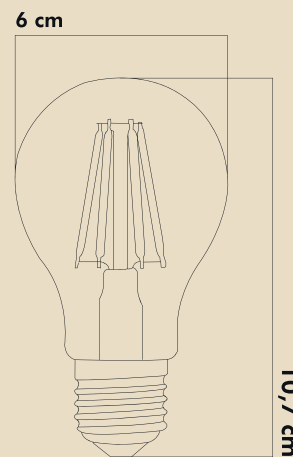

ERD-96

1,90 $

FOR ENERGY SAVING

6W 660LM 6500K E27 On/Off 15000 6w 51w

HEKA LED FILAMENT RUSTIC BULB

220-240V 6 Watt 660Lm E27 A60, Clear Glass 6500k White Light

BULB FEATURES

Product code : Erd-96
Product Type : A60
Cap Type : E27
Voltage : 220-240V AC
Dimmer : No
Lifetime : 15,000h*

LIGHT FEATURES

Light Power : 660Lm
Colour : White Light
Color Temp. : 6500k

ENERGY CONSUMPTION

Voltage: : 6W
Energy Efficiency : E

PACKAGE DIMENSION AND WEIGHT

In The Package : 100 Pcs
Box Size : 65x32.5x27
Box WEIGHT : 5.3 Kg.

INFORMATION SHEET

PRODUCT BARCODE

PRODUCT SIZES

INTERNATIONAL CERTIFICATES, STANDARDS, TESTS