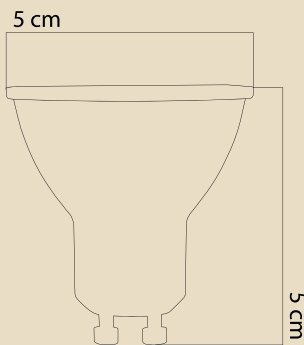

BULB FEATURES

Product code : Erd-284
Product Type : GU-10
Cap Type : GU10
Voltage : 220-240V AC
Dimmer : Yes
Lifetime : 15,000h*

LIGHT FEATURES

Light Power : 400Lm
Colour : Daylight
Color Temp. : 3000k

ENERGY CONSUMPTION

Voltage: : 6W
Energy Efficiency : G

PACKAGE DIMENSION AND WEIGHT

In The Package : 100 Pcs
Box Size : 53x27.5x14
Box WEIGHT : 3.0 Kg.

INFORMATION SHEET

PRODUCT SIZES