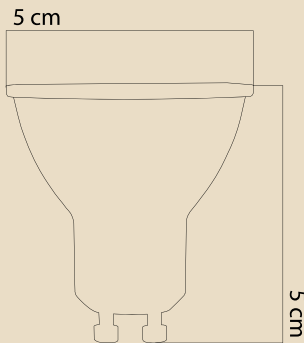

BULB FEATURES

Product code : Erd-286
Product Type : GU-10
Cap Type : GU10
Voltage : 220-240V AC
Dimmer : Yes
Lifetime : 15,000h*

LIGHT FEATURES

Light Power : 400Lm
Colour : White Light
Color Temp. : 6500k

ENERGY CONSUMPTION

Voltage: : 6W
Energy Efficiency : G

PACKAGE DIMENSION AND WEIGHT

In The Package : 100 Pcs
Box Size : 53x27.5x14
Box WEIGHT : 3.0 Kg.

INFORMATION SHEET

PRODUCT SIZES