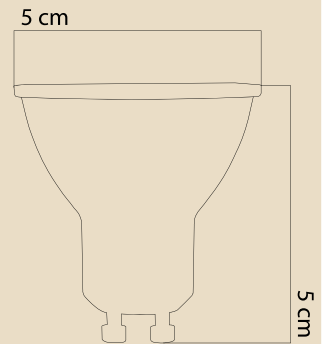

ERD-285

1,70 $

FOR ENERGY
SAVING

6W 400LM 4000K GU10
On/Off 15000
6W 50W

HEKA SMD LED BULB

220-240V 6 Watt 400Lm GU-10,
Plastic 4000k Warm Light

BULB FEATURES

Product code : Erd-285
Product Type : GU-10
Cap Type : GU10
Voltage : 220-240V AC
Dimmer : Yes
Lifetime : 15,000h*

LIGHT FEATURES

Light Power : 400Lm
Colour : Warm Light
Color Temp. : 4000k

ENERGY CONSUMPTION

Voltage: : 6W
Energy Efficiency : G

PACKAGE DIMENSION AND WEIGHT

In The Package : 100 Pcs
Box Size : 53x27.5x14
Box WEIGHT : 3.0 Kg.

INFORMATION SHEET

PRODUCT BARCODE

PRODUCT SIZES

INTERNATIONAL CERTIFICATES, STANDARDS, TESTS