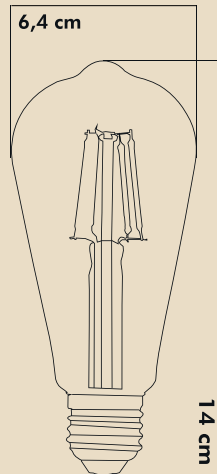

BULB FEATURES

Product code : Erd-209
Product Type : ST64
Cap Type : E27
Voltage : 220-240V AC
Dimmer : No
Lifetime : 15,000h*

LIGHT FEATURES

Light Power : 660Lm
Colour : White Light
Color Temp. : 6500k

ENERGY CONSUMPTION

Voltage: : 6W
Energy Efficiency : E

PACKAGE DIMENSION AND WEIGHT

In The Package : 100 Pcs
Box Size : 70x35x32
Box WEIGHT : 7.3 Kg.

INFORMATION SHEET

PRODUCT SIZES