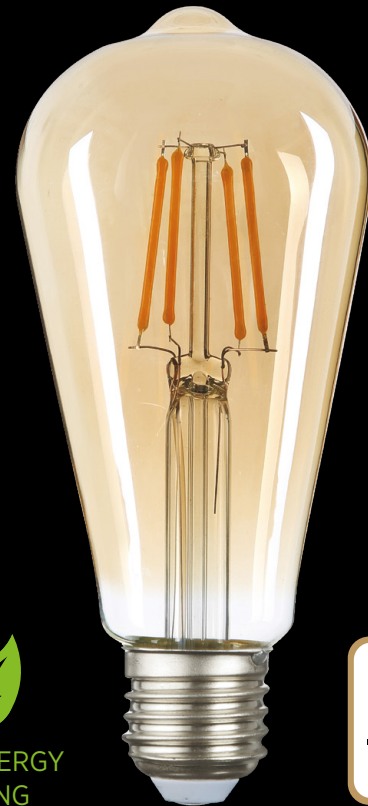

ERD-31

1,⁹⁰$

FOR ENERGY SAVING

4W 270LM 2500K E27 On/Off 15000 4W 27w

LAMBAM LED FILAMENT RUSTIC BULB

220-240V 4 Watt 270Lm E27 ST64, Honey Glass 2500k Daylight