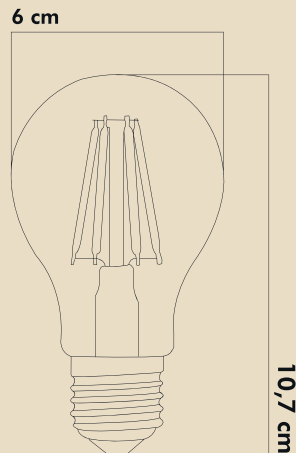

BULB FEATURES

Product code : Erd-283
Product Type : A60
Cap Type : E27
Voltage : 220-240V AC
Dimmer : No
Lifetime : 15,000h*

LIGHT FEATURES

Light Power : 660Lm
Colour : Warm Light
Color Temp. : 4000k

ENERGY CONSUMPTION

Voltage: : 6W
Energy Efficiency : E

PACKAGE DIMENSION AND WEIGHT

In The Package : 100 Pcs
Box Size : 65x32.5x27
Box WEIGHT : 5.3 Kg.

INFORMATION SHEET

PRODUCT SIZES