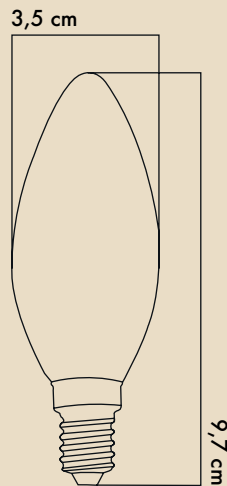

BULB FEATURES

Product code : Erd-237
Product Type : C35
Cap Type : E14
Voltage : 220-240V AC
Dimmer : No
Lifetime : 15,000h*

LIGHT FEATURES

Light Power : 575Lm
Colour : Daylight
Color Temp. : 3000k

ENERGY CONSUMPTION

Voltage: : 6W
Energy Efficiency : F

PACKAGE DIMENSION AND WEIGHT

In The Package : 100 Pcs
Box Size : 38.5x20x24
Box WEIGHT : 2.5 Kg.

INFORMATION SHEET

PRODUCT SIZES