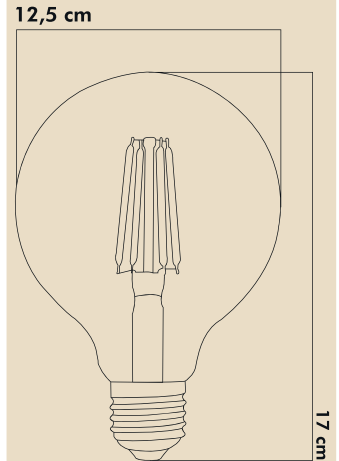

ERD-39

6,²⁰
$

FOR ENERGY
SAVING

6W 575LM 2500K E27
On/Off 15000
6w
46w

HEKA LED FILAMENT RUSTIC BULB

220-240V 6 Watt 575Lm E27 G125,
Honey Glass 2500k Daylight

BULB FEATURES

Product code : Erd-39
Product Type : G125
Cap Type : E27
Voltage : 220-240V AC
Dimmer : No
Lifetime : 15,000h*

LIGHT FEATURES

Light Power : 575Lm
Colour : Daylight
Color Temp. : 2500k

ENERGY CONSUMPTION

Voltage: : 6W
Energy Efficiency : F

PACKAGE DIMENSION AND WEIGHT

In The Package : 20 Pcs
Box Size : 67x27.5x38
Box WEIGHT : 4.8 Kg.

INFORMATION SHEET

PRODUCT BARCODE

PRODUCT SIZES

INTERNATIONAL CERTIFICATES, STANDARDS, TESTS